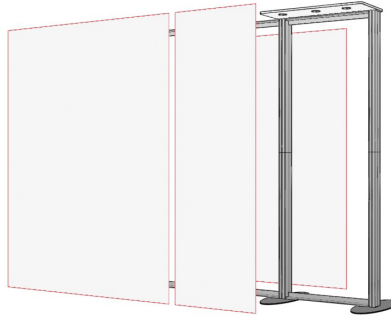

## Custom 10x10 Unit - Backlit - XV15

Cost: \$4,985\*

Price Includes:

- Large light box on left side= 88"h x 67.75"w
  - small graphic behind shelves= 88"h x 28.375"w
  - Two piece columns
  - Three light canopy
  - Monitor mount
  - Three plex shelves
  - Packs in one 48"x35"x8" Shipping Case - display hardware & Graphics ONLY.
- Prices EXCLUDES Monitor

Cost: \$3,405\*

Price Includes:

- Large frame on left side= 88"h x 67.75"w
- small graphic behind shelves= 88"h x 28.375"w
- Two piece columns
- Three light canopy
- Monitor mount
- Three plex shelves
- Packs in one 48"x35"x8" Shipping Case
- Prices EXCLUDES Monitor

## Custom 10x10 Unit - Non Backlit - XV15

Pricing does not include monitor.

\* ALL prices subject to change 4/2026