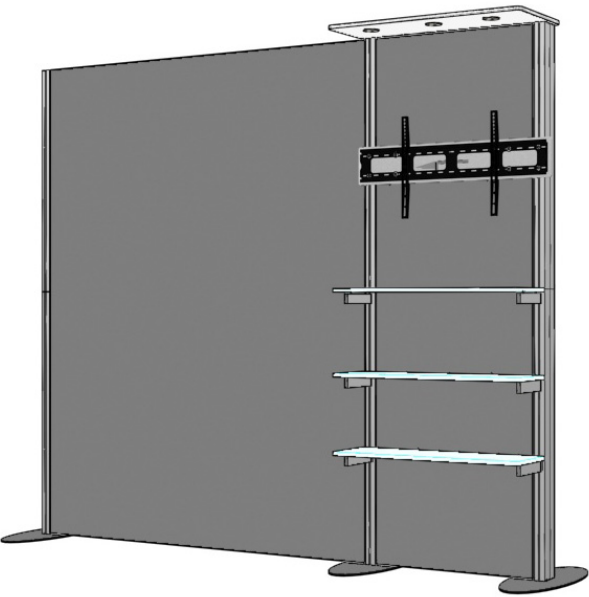

## Custom 10x10 Unit - Backlit - XV15

Cost: \$4,985\*

Price Includes:

- Large light box on left side= 88"h x 67.75"w
  - small graphic behind shelves= 88"h x 28.375"w
  - Two piece columns
  - Three light canopy
  - Monitor mount
  - Three plex shelves
  - Packs in one 48"x35"x8" Shipping Case - display hardware & Graphics ONLY.
- Prices EXCLUDES Monitor

Cost: \$3,405\*

Price Includes:

- Large frame on left side= 88"h x 67.75"w
- small graphic behind shelves= 88"h x 28.375"w
- Two piece columns
- Three light canopy
- Monitor mount
- Three plex shelves
- Packs in one 48"x35"x8" Shipping Case
- Prices EXCLUDES Monitor

## Custom 10x10 Unit - Non Backlit - XV15

Pricing does not include monitor.

\* ALL prices subject to change 4/2026