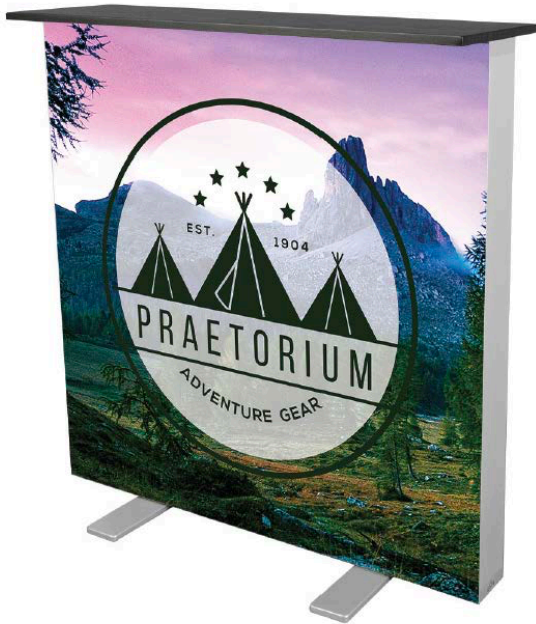

HARDWARE FEATURES

MDF COUNTERTOP

LED STRIP

SWIVEL FEET

• LED strip pre-installed on bottom profile

• Foot Dims
• 16" L x 3" W x 7/16" H
• Attached to bottom profile (cannot be removed)