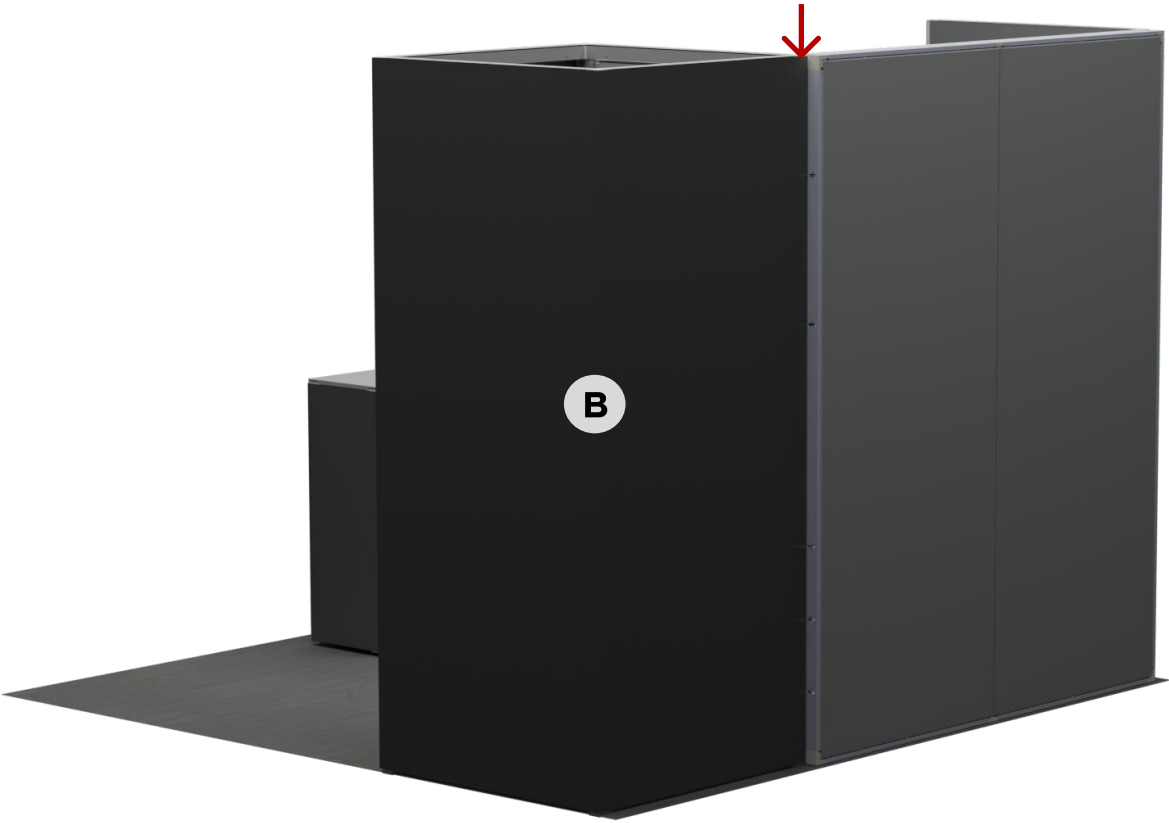

Graphic Start  
(Left Side)

Graphic End  
(Right Side)

Graphics	SKU	Graphic Description	Left Side	Right Side
Graphic A	2-24-BL	2-Panel-2.4m Backlit Graphic	N/A	N/A
Graphic B	Stor_1x1_01	1x1_24m_01 Opaque Graphic		
Graphic C	STD-CTR-FS-OP	Standard Counter Front & Sides		
Graphic D	STD-CTR-ZP-OP	Standard Counter Zipper Back Opaque Graphic		
Graphic E	Door-23-OP	Door-2.3m-EX2 Opaque Graphic		
Graphic F, G	1-24-EX2-OP	1-Panel-2.4m-EX2 Opaque Graphic	