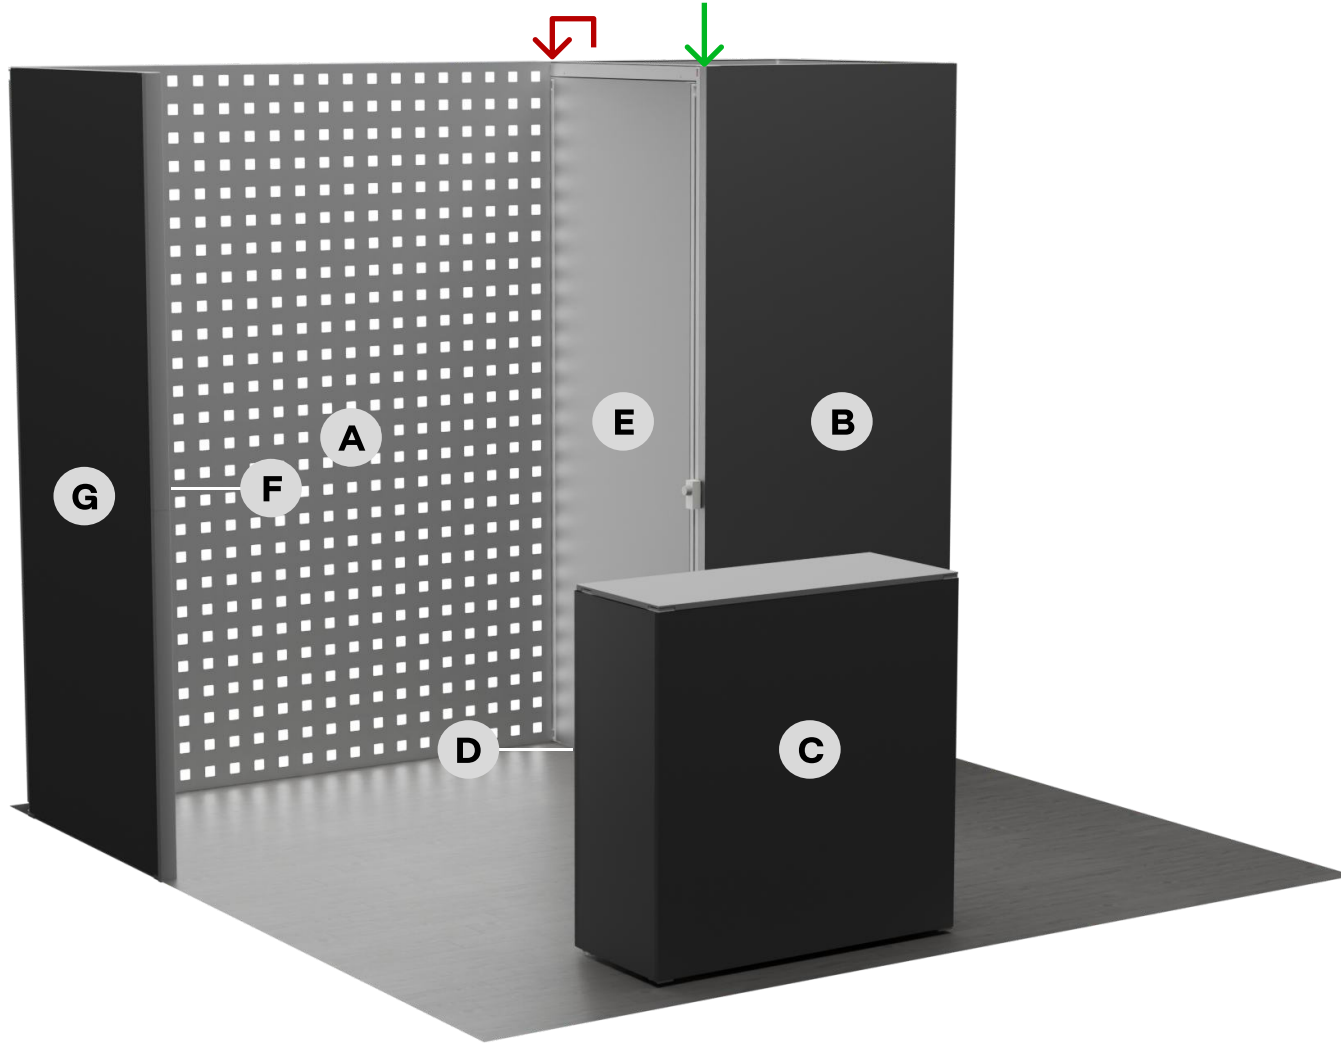

Graphic Start  
(Left Side)

Graphic End  
(Right Side)

Graphics	SKU	Graphic Description	Left Side	Right Side
Graphic A	2-24-BL	2-Panel-2.4m Backlit Graphic	N/A	N/A
Graphic B	Stor_1x1_01	1x1_24m_01 Opaque Graphic		
Graphic C	STD-CTR-FS-OP	Standard Counter Front & Sides		
Graphic D	STD-CTR-ZP-OP	Standard Counter Zipper Back Opaque Graphic		
Graphic E	Door-23-OP	Door-2.3m-EX2 Opaque Graphic		
Graphic F, G	1-24-EX2-OP	1-Panel-2.4m-EX2 Opaque Graphic	