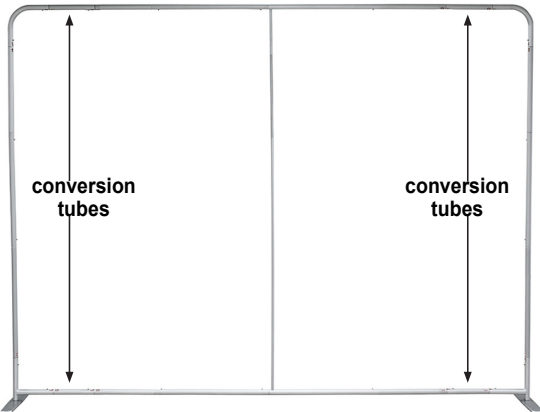

8ft to 10ft EZ Stand Flight Conversion Kit with Deluxe Carry-On Travel Bag

8ft EZ Stand Flight Graphic Package

Price:

- \$435* Single-Sided Graphic**
- \$485* Double-Sided Graphic**

Price Includes:

- 96"w x 80.75"h EZ Flight Hardware Frame
- Dye Sublimation Pillow Case Single Graphic with Backer or Double-Sided Graphic.
- Deluxe Carry-On Travel Bag (*designed to meet most airline carry-on bag requirements*)
- Tool Free Assembly

Replacement Graphics:

- Single-Sided Graphic w/Backer \$185*
- Double-Sided Graphic \$235*

8ft to 10ft Conversion Kit

Each hardware kit includes 4 tubes to convert the 8ft frame to a 10ft frame. 2 tubes are added to the ends of the top horizontal tubing and 2 are added to the ends of the bottom to convert the frame.

* Alternate size additional graphic required to complete conversion.

10ft EZ Stand Flight Graphic Package

10ft Package Price:

- \$465* Single-Sided Graphic**
- \$535* Double-Sided Graphic**

Price Includes:

- 120"w x 80.75"h EZ Flight Hardware Frame
- Dye Sublimation Pillow Case Single Graphic with Backer or Double-Sided Graphic.
- Deluxe Carry-On Travel Bag (*designed to meet most airline carry-on bag requirements*)
- Tool Free Assembly