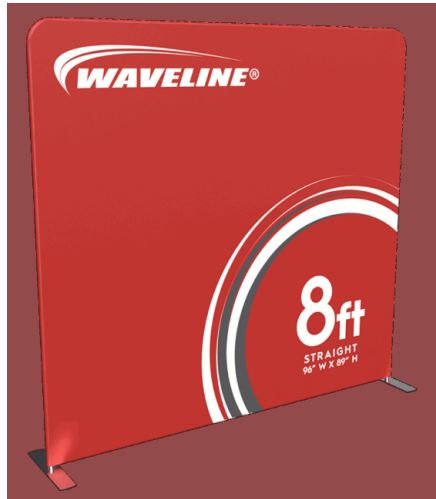

8ft & 10ft WaveLine Displays

WaveLine Classic 8' Basic Flat Non Backlit

- Package Price Includes:**
 *(1) Aluminum Frame Straight
 88.75" h x 95.75" w
 *(1) Premium Dye- Sublimation
 Printed Graphic
 *(1) Soft Vinyl Bag for Frame

Single-Sided: \$800*
 (item#WL33FL-PCC)

Double-Sided: \$1,025
 (item#WL33FL-PCC-DSI)

**Add a hard shipping case &
 graphic wrap to any package**
 (item#CA605) + \$620

WaveLine Classic 10' Basic Flat Non Backlit

Price Includes:

- *(1) Aluminum Frame Straight
88.75" h x 116.5" w
- *(1) Premium Dye- Sublimation
Printed Graphic
- *(1) Soft Vinyl Bag for Frame

Single-Sided: \$960* (item#WL43FL-PCC)
Double-Sided: \$1,225 (item#WL43FL-PCC-DSI)