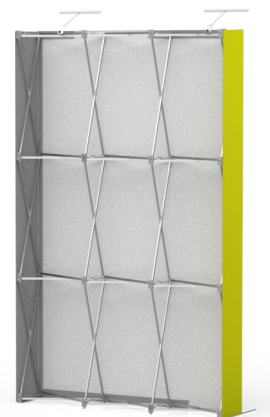

Star Fabric 5' W x 7.5' H x 20" D Straight Fabric Pop-Up w/ End Caps

Standard 5' Kit Straight: *\$505

Price Includes:

- * (1) Extruded Aluminum Straight Pop-Up Frame w/ Leveling Feet
- * (1) 5ft Full Color Custom High-definition Dye-sublimation Fabric
- * (1) Soft Oxford Carrying Case w/Handles

Show Ready 5' Kit Straight w/2 Lights, Case and a Podium Wrap *\$1,195

Soft Bag Included in Standard Kits

Replacement 5 x 7.5' Graphic: *\$225
Replacement Podium Graphic: *\$135

Show Ready 5' Kit Straight w/2 Lights, Case, and a Podium Wrap *\$1,195

Ultra Bright LED Lights

Medium Hard Case w/wheels Converted to Podium
 24" w x 42" h x 19" d

Show Ready Kit includes:

- * (1) Extruded Aluminum Straight Pop-Up Frame w/ Leveling Feet
- * (1) Full Color Custom High-definition Dye-sublimation Fabric
- * (1) Ultra bright LED lights
- * (1) Carrying Case: Black hard shipping case with wheels
- * (1) Graphics for shipping case to convert to podium