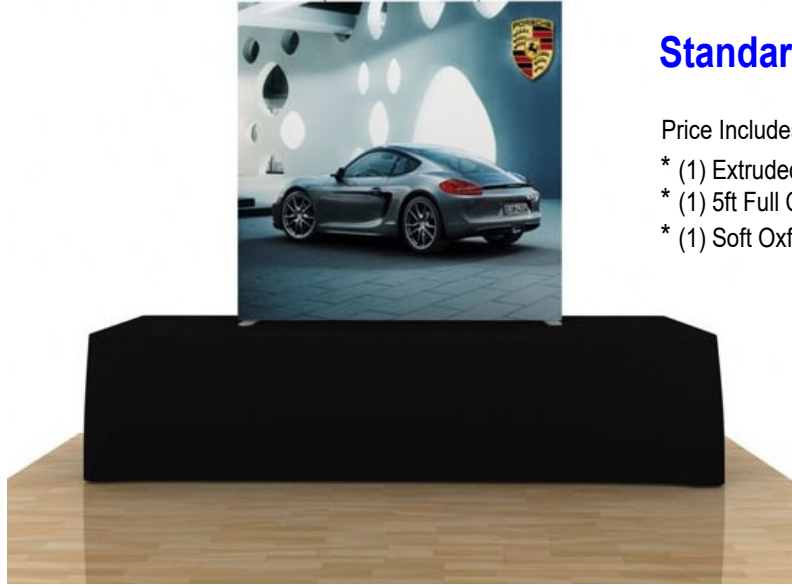

**Star Fabric 59.9" w X 59.9" h X 20" d Straight Table Top
Fabric Pop-Up w/ End Caps**

Standard 5' Table Top Kit Straight: \$380*

Price Includes:

- * (1) Extruded Aluminum Straight Pop-Up Frame w/ Leveling Feet
- * (1) 5ft Full Color Custom High-definition Dye-sublimation Fabric
- * (1) Soft Oxford Carrying Case w/Handles

Star Fabric
Metal Hooks
Clear Plastic Hubs

Replacement 5' Graphic: \$170*

**Replacement Podium
Graphic: \$135***

**Show Ready 5' Table Top Kit Straight w/2 Lights,
Case, and a Podium Wrap \$1,070***

Ultra Bright LED
Lights

Medium Hard Case
w/wheels Converted
to Podium
24" w x 42" h x 19" d

Show Ready Kit includes:

- (1) Extruded Aluminum Straight Pop-Up Frame w/ Leveling Feet
- (1) Full Color Custom High-definition Dye-sublimation Fabric
- (1) Two Ultra bright LED lights
- (1) Carrying Case: Black hard shipping case with wheels
- (1) Graphics for shipping case to convert to podium