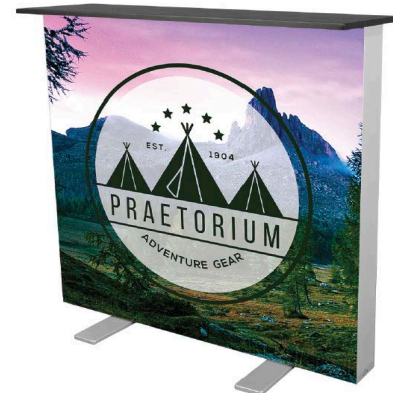

ONE CHOICE® Lightbox Double-Sided
80mm - 39 3/8"w x 79 1/8"h x 15"d

Cost *\$635.00 each

Price Includes:

- * (1) Bottom Aluminum Frame Piece (80mm Thickness)
- * (4) Side Aluminum Frame Piece (80mm Thickness)
- * (1) Top Aluminum Frame Piece (80mm Thickness)
- * (2) LED Wire Connector
- * (1) Transformer Power Cord
- * (1) Internal Horizontal Support Pole
- * (2) Custom Printed SEG Stretch Graphics (Double-Sided)
- * (1) Shipping Container - Corrugated White w/ Set Up Instructions

Shipping Dimensions: 45"l x 13"h x 6"w Weight: 20 lbs

Turn Around Time: 2 Days After Proof Approval

Replacement Graphic *\$115

Shipping Container with Set Up Instruction on Inside Lid

Additional Adders

ONE CHOICE®
Lightbox Counter

Add + *\$405

ONE CHOICE®
3 Lightbox Package

- * 118 1/8"w x 79 1/8"h x 15"d
- * Same Items As Above Single Unit x 3

Package Price : *\$1,735

- *39 3/8"w x 40 5/8"h x 16"d
- *100mm Wide Aluminum Frame
- *MDF Counter Top
- *Complete LED Lighting System *(2) SEG Backlit Stretch Fabric Graphics
- *Canvas Carrying Bag