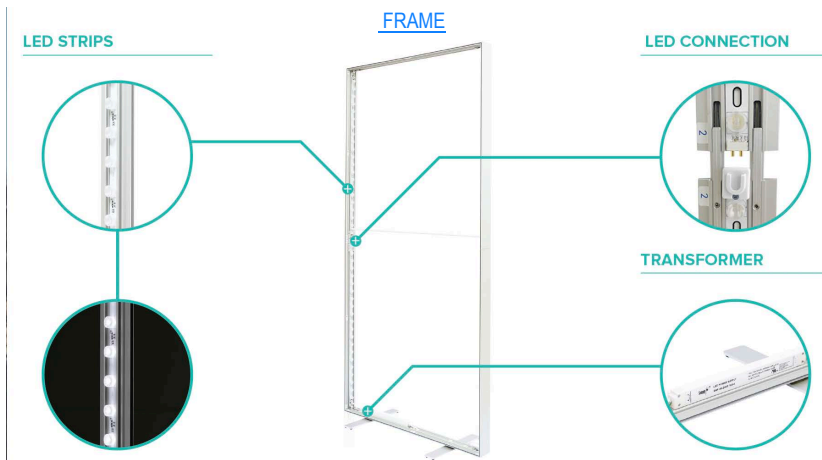

ONE CHOICE® Lightbox Double-Sided
80mm - 39 3/8"w x 79 1/8"h x 15"d

Cost *\$635.00 each

Price Includes:

- * (1) Bottom Aluminum Frame Piece (80mm Thickness)
- * (4) Side Aluminum Frame Piece (80mm Thickness)
- * (1) Top Aluminum Frame Piece (80mm Thickness)
- * (2) LED Wire Connector
- * (1) Transformer Power Cord
- * (1) Internal Horizontal Support Pole
- * (2) Custom Printed SEG Stretch Graphics (Double-Sided)
- * (1) Shipping Container - Corrugated White w/ Set Up Instructions

Shipping Dimensions: 45"l x 13"h x 6"w Weight: 20 lbs

Turn Around Time: 2 Days After Proof Approval

Replacement Graphic *\$115

Shipping Container with Set Up Instruction on Inside Lid

Additional Adders

ONE CHOICE®
Lightbox Counter

Add + *\$405

ONE CHOICE®
3 Lightbox Package

- * 118 1/8"w x 79 1/8"h x 15"d
- * Same Items As Above Single Unit x 3

Package Price : *\$1,735

- *39 3/8"w x 40 5/8"h x 16"d
- *100mm Wide Aluminum Frame
- *MDF Counter Top
- *Complete LED Lighting System *(2) SEG Backlit Stretch Fabric Graphics
- *Canvas Carrying Bag