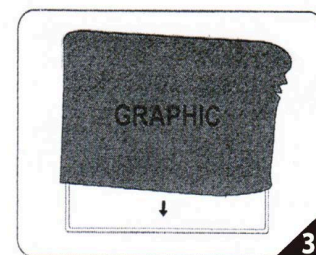

ONE CHOICE® - 8ft wide x 8ft high Fabric Tube-Non Backlit

Cost: Single-Sided *\$540
Double-Sided *\$615

Price Includes:

- * (1) Aluminum Frame Straight -97.75"w x 91.5"h x 19.75"d
- * (1) Premium Dye- Sublimation Graphic Printed on 100% Recycled Fabric/ Zipper Bottom
- * (2) Flat Feet
- * (1) Soft Vinyl Bag for Frame

Shipping Size: 13"w x 8"d x 53"
Display & Graphic Weight: 28 lbs

Single-Sided Back View

Replacement Graphics: Single-Sided *\$200
Double-Sided *\$290

Connect numbered tubes together.

Snap tubes together.

Cover frame with fabric graphic.

Carrying Bag Included