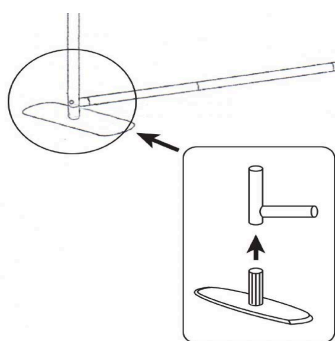

Shipping Size: 13"w x 8"d x 53"
Display & Graphic Weight: 28 lbs

Single-Sided Back View

Replacement Graphics: Single-Sided *\$200
Double-Sided *\$290

Connect numbered tubes together.

Snap tubes together.

Cover frame with fabric graphic.