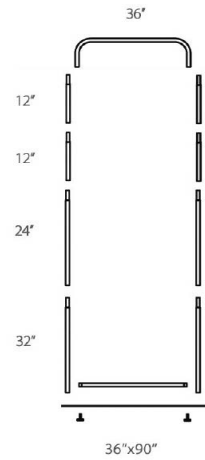

ONE CHOICE® - 3ft wide x 7.5ft high Fabric Tube-Non Backlit

Single-Sided \$ 195*

Double-Sided \$ 195*

Price Includes:

- * (1) Aluminum Frame Straight w/ Rounded Corners - 37.5"w x 90"h
- * (1) Single-Sided or Double-Sided Premium Dye- Sublimation Printed on 100% Recycled Fabric/ Zipper Bottom
- * (1) Flat Steel Base
- * (2) Screws w/ (1) Allen 5mm Key
- * (1) Clamshell Box Packaging

Shipping Size: 11"w x 4"d x 39"
Display & Graphic Weight: 19 lbs

Turn Around Time: 2 Days After Proof Approval

Steel Base

Clamshell Box

Additional Accessories

Nylon Carrying Bag (+) \$ 60 **

Side view

EZ Sanitizer Clip (+) \$ 115

Includes Dispenser

Clamp on tube

Replacement Graphics:

Single-Sided \$ 130*

Double-Sided \$ 130*

Inside Dimensions: 39.5"l x 10.5"w x 3"h
Outside Dimensions: 40.25"l x 11.5"w x 3.5"h
Weight: 6 lbs

** Please check stock availability