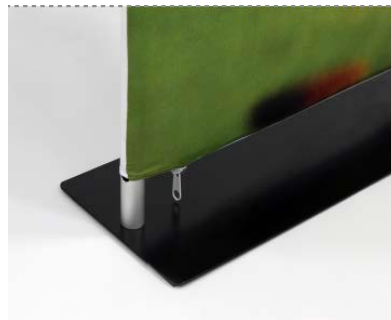

ONE CHOICE® - 3ft wide x 7.5ft high Fabric Tube-Non Backlit

Single-Sided \$ 195*

Double-Sided \$ 195*

Price Includes:

- * (1) Aluminum Frame Straight w/ Rounded Corners - 37.5"w x 90"h
- * (1) Single-Sided or Double-Sided Premium Dye- Sublimation Printed on 100% Recycled Fabric/ Zipper Bottom
- * (1) Flat Steel Base
- * (2) Screws w/ (1) Allen 5mm Key
- * (1) Clamshell Box Packaging

Shipping Size: 11"w x 4"d x 39"
Display & Graphic Weight: 19 lbs

Turn Around Time: 2 Days After Proof Approval

Steel Base

Clamshell Box

Additional Accessories

Nylon Carrying Bag (+) \$ 60 **

Side view

EZ Sanitizer Clip (+) \$ 115

Includes Dispenser

Clamp on tube

Replacement Graphics:

Single-Sided \$ 130*

Double-Sided \$ 130*

Inside Dimensions: 39.5"l x 10.5"w x 3"h
Outside Dimensions: 40.25"l x 11.5"w x 3.5"h
Weight: 6 lbs

** Please check stock availability