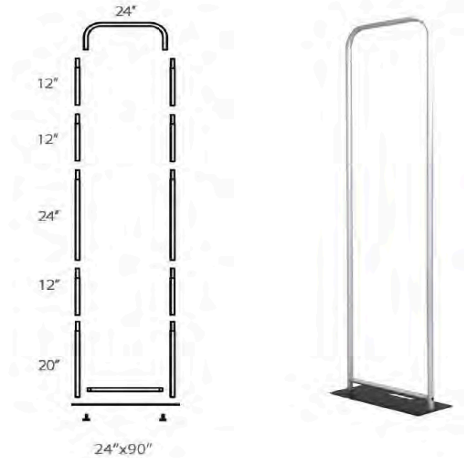

ONE CHOICE® - 2ft wide x 7.5ft high Fabric Tube-Non Backlit

Single-Sided \$ 175*

Double-Sided \$ 175*

Price Includes:

- * (1) Aluminum Frame Straight w/ Rounded Corners - 25.5"w x 90"h
- * (1) Single-Sided or Double-Sided Premium Dye- Sublimation Printed on 100% Recycled Fabric/ Zipper Bottom
- * (1) Flat Steel Base
- * (2) Screws w/ (1) Allen 5mm Key
- * (1) Clamshell Box Packaging

Shipping Size: 11"w x 4"d x 31"
Display & Graphic Weight: 18 lbs

Turn Around Time: 2 Days After Proof Approval

Steel Base

Clamshell Box

Additional Accessories

Nylon Carrying Bag (+) \$ 50

Inside Dimensions: 28.5"l x 12"w x 4"h
Weight: 5 lbs

Side view

EZ Sanitizer Clip (+) \$ 115

Includes Dispenser

Clamp on tube

Replacement Graphics:

Single-Sided \$ 125*

Double-Sided \$ 125*

* Prices are subject to change