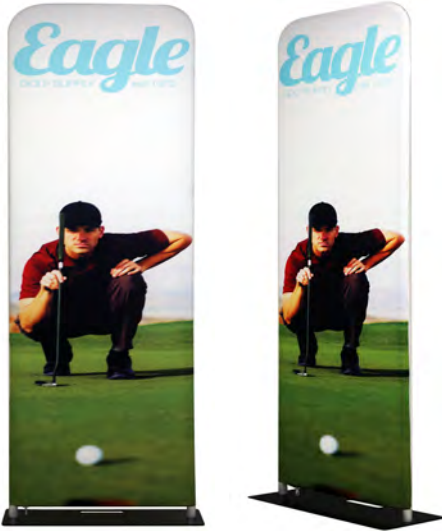

ONE CHOICE® - 2ft wide x 7.5ft high Fabric Tube-Non Backlit

Single-Sided \$ 175*

Double-Sided \$ 175*

Price Includes:

- * (1) Aluminum Frame Straight w/ Rounded Corners - 25.5"w x 90"h
- * (1) Single-Sided or Double-Sided Premium Dye- Sublimation Printed on 100% Recycled Fabric/ Zipper Bottom
- * (1) Flat Steel Base
- * (2) Screws w/ (1) Allen 5mm Key
- * (1) Clamshell Box Packaging

Shipping Size: 11"w x 4"d x 31"
Display & Graphic Weight: 18 lbs

Turn Around Time: 2 Days After Proof Approval

Steel Base

Clamshell Box

Additional Accessories

Nylon Carrying Bag (+) \$ 50

Inside Dimensions: 28.5"l x 12"w x 4"h
Weight: 5 lbs

Side view

EZ Sanitizer Clip (+) \$ 115

Includes Dispenser

Clamp on tube

Replacement Graphics:

Single-Sided \$ 125*

Double-Sided \$ 125*

* Prices are subject to change