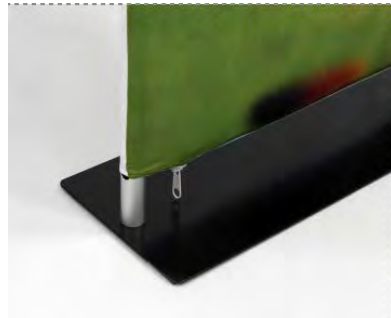

ONE CHOICE® - 2ft wide x 7.5ft high Fabric Tube-Non Backlit

Single-Sided \$ 175*

Double-Sided \$ 175*

Price Includes:

- * (1) Aluminum Frame Straight w/ Rounded Corners - 25.5"w x 90"h
- * (1) Single-Sided or Double-Sided Premium Dye- Sublimation Printed on 100% Recycled Fabric/ Zipper Bottom
- * (1) Flat Steel Base
- * (2) Screws w/ (1) Allen 5mm Key
- * (1) Clamshell Box Packaging

Shipping Size: 11"w x 4"d x 31"
Display & Graphic Weight: 18 lbs

Turn Around Time: 2 Days After Proof Approval

Steel Base

Clamshell Box

Additional Accessories

Nylon Carrying Bag (+) \$ 50

Inside Dimensions: 28.5"l x 12"w x 4"h
Weight: 5 lbs

Side view

EZ Sanitizer Clip (+) \$ 115

Includes Dispenser

Clamp on tube

Replacement Graphics:

Single-Sided \$ 125*

Double-Sided \$ 125*

* Prices are subject to change