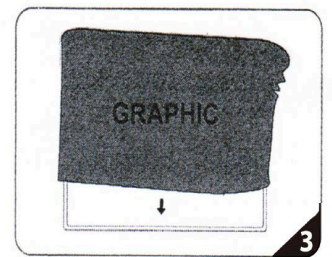

**ONE CHOICE® - 10ft wide x 8ft high
Fabric Tube-Non Backlit**

**Cost: Single-Sided *\$575
Double-Sided *\$655**

Price Includes:

- * (1) Aluminum Frame Straight -112"w x 91.5"h x 19.75"d
- * (1) Premium Dye- Sublimation Graphic Printed on 100% Recycled Fabric/ Zipper Bottom
- * (2) Flat Feet
- * (1) Soft Vinyl Bag for Frame

Shipping Size:

13"w x 8"d x 53" Display & Graphic
Weight: 48 lbs

Single-Sided Back View

**Replacement Graphics: Single-Sided *\$255
Double-Sided *\$345**

Connect numbered tubes together.

Snap tubes together.

Cover frame with fabric graphic.

Carrying Bag Included