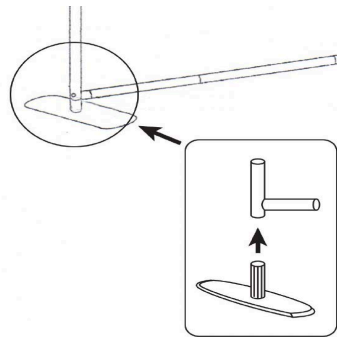

Shipping Size:

13"w x 8"d x 53" Display & Graphic
Weight: 48 lbs

Single-Sided Back View

**Replacement Graphics: Single-Sided *\$255
Double-Sided *\$345**

Connect numbered tubes together.

Snap tubes together.