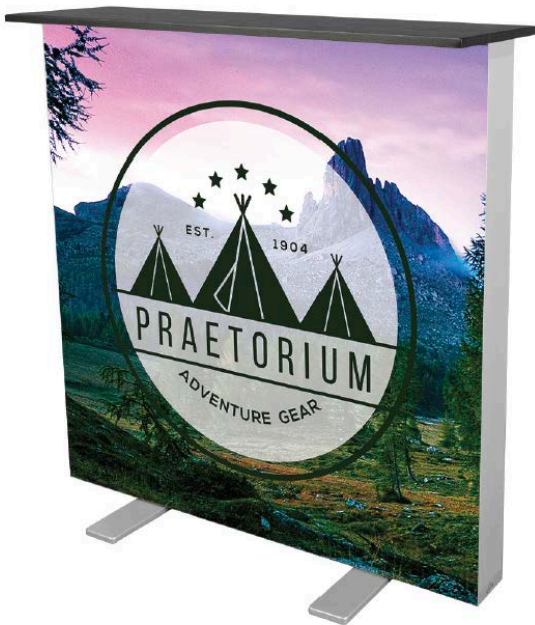

ONE CHOICE® Counter Lightbox Double-Sided - 100mm - 39 3/8"w x 40 5/8"h x 16"d

$ 405.00*

Price Includes:

- (1) Bottom Aluminum Frame Piece (100mm Thickness) with Feet
- (2) Side Aluminum Frame Piece (100mm Thickness)
- (1) Top Aluminum Frame Piece (100mm Thickness)
- (1) MDF Counter Top - 39 3/8" l x 11 3/8" w x 9/16" h
- (2) LED Wire Connector
- (1) Transformer Power Cord & Canvas Bag
- (4) Plastic Clips - For Alignment If You Have Multiplable Counters
- (2) Custom Printed SEG Stretch Graphics (Double-Sided)
- (1) Canvas Travel Bag

Shipping Dimensions: 42"l x 12"h x 6"w
Weight: 26 lbs

Turn Around Time: 2 Days After Proof Approval

Replacement Single Graphic $ 95.00*