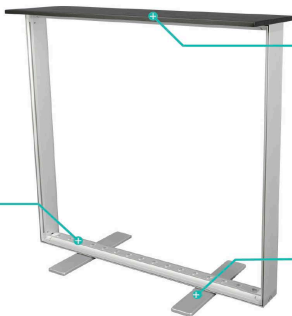

HARDWARE FEATURES

MDF COUNTERTOP

LED STRIP

• LED strip pre-installed on bottom profile

SWIVEL FEET