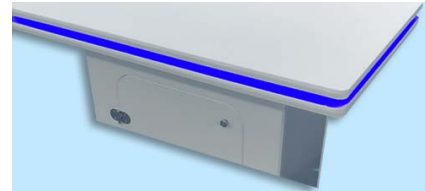

\$140

SG7

\$175

NLC Series Locking Cabinet Accessories

USB PORT
\$140

MONITOR COLUMNS
\$643

RAISED PLEXI STANDOFF TOP
\$710

LED HALO TOP
\$460