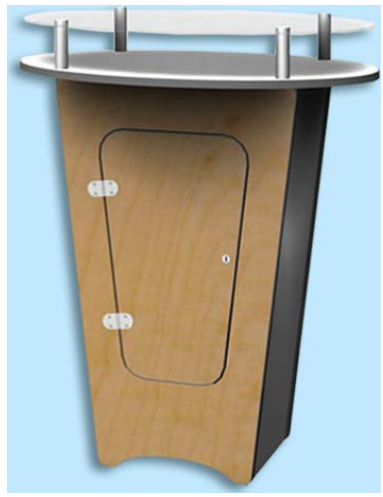

\$140

SG7

\$175

NLC Series Locking Cabinet Accessories

USB PORT
\$140

MONITOR COLUMNS
\$643

RAISED PLEXI STANDOFF TOP
\$710

LED HALO TOP
\$460