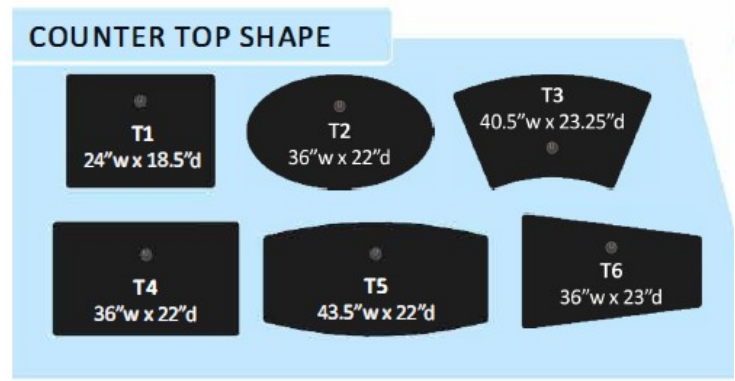

CUSTOMIZATION & ACCESSORIES

PRINTED GRAPHIC PANEL for NLC Series Locking Cabinets

$110

$110

$175

$175

$210

$140

$175

NLC Series Locking Cabinet Accessories

USB PORT
$140

MONITOR COLUMNS
$643

RAISED PLEXI STANDOFF TOP
$710

LED HALO TOP
$460

TABLE MOUNT
$460