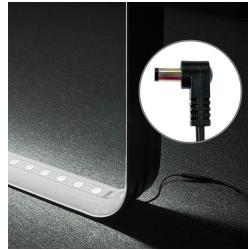

**Lucid Onyx Wave Backlit 20ft Display**

234"w x 96"h

**Lucid Onyx Wave 20ft Display Kit: \*\$5,390**

Price Includes:

- \* (1) 234"w x 96"h x 30"d black flat frame with rounded corners, built-in LED lights and stabilizing feet.
- \* (1) 20ft Single Full Color Custom High-definition Dye-sublimation SEG Fabric
- \* (2) Foam protected molded plastic travel case with wheels

The Lucid Wave 20' Frame will be shipped in two hard shell cases

**Replacement 20' Straight Graphic: \*\$1,515**

**Onyx Wave Setup Video [Click Here](#)**

**Lucid Onyx Forma Backlit 20ft Display**

236" X 96"

**Lucid Onyx Forma 20ft Display Kit: \*\$5,385**

Price Includes:

- \* (1) 236"w x 96"h x 30"d black Forma frame with built-in LED lights and stabilizing feet (left or right option style).
- \* (1) 10ft Single Full Color Custom High-definition Dye-sublimation SEG Fabric
- \* (1) Foam protected molded plastic travel case with wheels