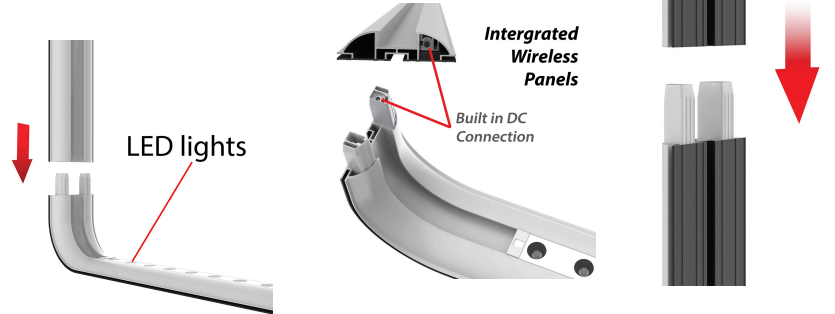

**Lucid Onyx Wave Backlit 20ft Display**

234"w x 96"h

**Lucid Onyx Wave 20ft Display Kit: \*\$5,390**

Price Includes:

- \* (1) 234"w x 96"h x 30"d black flat frame with rounded corners, built-in LED lights and stabilizing feet.
- \* (1) 20ft Single Full Color Custom High-definition Dye-sublimation SEG Fabric
- \* (2) Foam protected molded plastic travel case with wheels

The Lucid Wave 20' Frame will be shipped in two hard shell cases

**Replacement 20' Straight Graphic: \*\$1,515**

**Onyx Wave Setup Video [Click Here](#)**

**Lucid Onyx Forma Backlit 20ft Display**

236" X 96"

**Lucid Onyx Forma 20ft Display Kit: \*\$5,385**

Price Includes:

- \* (1) 236"w x 96"h x 30"d black Forma frame with built-in LED lights and stabilizing feet (left or right option style).
- \* (1) 10ft Single Full Color Custom High-definition Dye-sublimation SEG Fabric
- \* (1) Foam protected molded plastic travel case with wheels