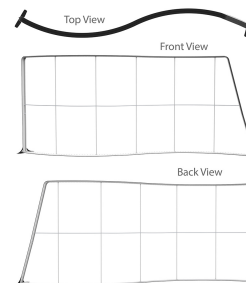

The Lucid Forma 20' Frame will be shipped in two hard shell cases

Onyx Forma Setup Video [Click Here](#)