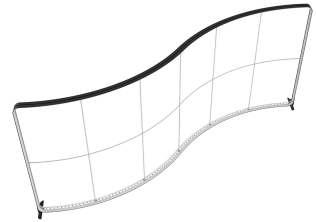

**Lucid Onyx Wave Backlit 20ft Display**

234"w x 96"h

**Lucid Onyx Wave 20ft Display Kit: \*\$5,390**

Price Includes:

- \* (1) 234"w x 96"h x 30"d black flat frame with rounded corners, built-in LED lights and stabilizing feet.
- \* (1) 20ft Single Full Color Custom High-definition Dye-sublimation SEG Fabric
- \* (2) Foam protected molded plastic travel case with wheels

The Lucid Wave 20' Frame will be shipped in two hard shell cases

**Replacement 20' Straight Graphic: \*\$1,515**

**Onyx Wave Setup Video [Click Here](#)**

**Lucid Onyx Forma Backlit 20ft Display**

236" X 96"

**Lucid Onyx Forma 20ft Display Kit: \*\$5,385**

Price Includes:

- \* (1) 236"w x 96"h x 30"d black Forma frame with built-in LED lights and stabilizing feet (left or right option style).
- \* (1) 10ft Single Full Color Custom High-definition Dye-sublimation SEG Fabric
- \* (1) Foam protected molded plastic travel case with wheels

**Replacement 10' Curved Graphic: \*\$1,515**

The Lucid Forma 20' Frame will be shipped in two hard shell cases

**Onyx Forma Setup Video [Click Here](#)**