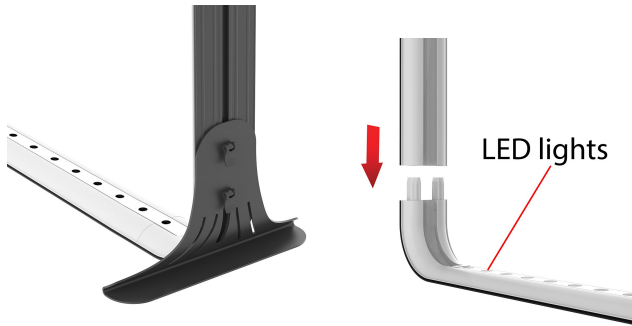

Lucid Onyx Wave Backlit 10ft Display

118.75" X 96.75"

Lucid Onyx Wave 10ft Display Kit: *\$3,280

Price Includes:

- * (1) 117.25"w x 96"h x 16"d black curved in frame with rounded corners, built-in LED lights and stabilizing feet.
- * (1) 10ft Single Full Color Custom High-definition Dye-sublimation SEG Fabric
- * (1) Foam protected molded plastic travel case with wheels

Replacement 10ft Curved Graphic: *\$670

The Lucid Wave 10ft Frame will be shipped in the HTC-D hard shell cases

Lucid Wave 10ft x 8ft

Onyx Wave Setup Video [Click Here](#)

Lucid Onyx Pro Backlit 10ft Display

118.75" X 96.75"

Lucid Onyx Pro 10ft Display Kit: *\$2,910

Price Includes:

- * (1) 119"w x 96"h x 16"d black flat frame with rounded corners, built-in LED lights and stabilizing feet.
- * (1) 10ft Single Full Color Custom High-definition Dye-sublimation SEG Fabric
- * (1) Foam protected molded plastic travel case with wheels

Replacement 10' Straight Graphic: *\$655

The Lucid Pro 10ft Frame will be shipped in the HTC-D hard shell cases

Onyx Pro Setup Video [Click Here](#)