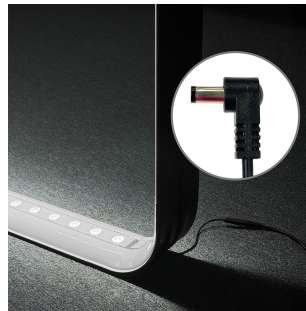

Lucid Onyx Wave Backlit 10ft Display

118.75" X 96.75"

Lucid Onyx Wave 10ft Display Kit: *\$3,280

Price Includes:

- * (1) 117.25"w x 96"h x 16"d black curved in frame with rounded corners, built-in LED lights and stabilizing feet.
- * (1) 10ft Single Full Color Custom High-definition Dye-sublimation SEG Fabric
- * (1) Foam protected molded plastic travel case with wheels

Replacement 10ft Curved Graphic: *\$670

The Lucid Wave 10ft Frame will be shipped in the HTC-D hard shell cases

Lucid Wave 10ft x 8ft

Onyx Wave Setup Video [Click Here](#)

Lucid Onyx Pro Backlit 10ft Display

118.75" X 96.75"

Lucid Onyx Pro 10ft Display Kit: *\$2,910

Price Includes:

- * (1) 119"w x 96"h x 16"d black flat frame with rounded corners, built-in LED lights and stabilizing feet.
- * (1) 10ft Single Full Color Custom High-definition Dye-sublimation SEG Fabric
- * (1) Foam protected molded plastic travel case with wheels