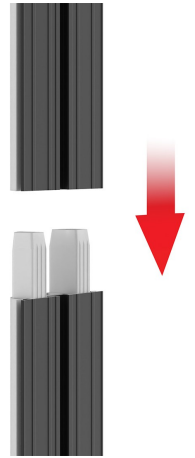

Lucid Onyx Wave Backlit 10ft Display

118.75" X 96.75"

Lucid Onyx Wave 10ft Display Kit: *\$3,280

Price Includes:

- * (1) 117.25"w x 96"h x 16"d black curved in frame with rounded corners, built-in LED lights and stabilizing feet.
- * (1) 10ft Single Full Color Custom High-definition Dye-sublimation SEG Fabric
- * (1) Foam protected molded plastic travel case with wheels

Replacement 10ft Curved Graphic: *\$670

The Lucid Wave 10ft Frame will be shipped in the HTC-D hard shell cases

Lucid Wave 10ft x 8ft

Onyx Wave Setup Video [Click Here](#)

Lucid Onyx Pro Backlit 10ft Display

118.75" X 96.75"

Lucid Onyx Pro 10ft Display Kit: *\$2,910

Price Includes:

- * (1) 119"w x 96"h x 16"d black flat frame with rounded corners, built-in LED lights and stabilizing feet.
- * (1) 10ft Single Full Color Custom High-definition Dye-sublimation SEG Fabric
- * (1) Foam protected molded plastic travel case with wheels

Replacement 10' Straight Graphic: *\$655

The Lucid Pro 10ft Frame will be shipped in the HTC-D hard shell cases

Onyx Pro Setup Video [Click Here](#)