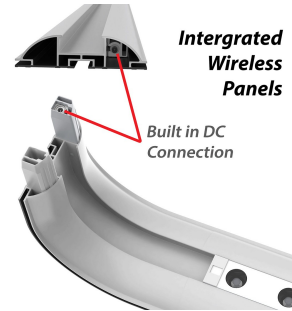

Lucid Onyx Wave Backlit 10ft Display

118.75" X 96.75"

Lucid Onyx Wave 10ft Display Kit: *\$3,280

Price Includes:

- * (1) 117.25"w x 96"h x 16"d black curved in frame with rounded corners, built-in LED lights and stabilizing feet.
- * (1) 10ft Single Full Color Custom High-definition Dye-sublimation SEG Fabric
- * (1) Foam protected molded plastic travel case with wheels

Replacement 10ft Curved Graphic: *\$670

The Lucid Wave 10ft Frame will be shipped in the HTC-D hard shell cases

Lucid Wave 10ft x 8ft

Onyx Wave Setup Video [Click Here](#)

Lucid Onyx Pro Backlit 10ft Display

118.75" X 96.75"

Lucid Onyx Pro 10ft Display Kit: *\$2,910

Price Includes:

- * (1) 119"w x 96"h x 16"d black flat frame with rounded corners, built-in LED lights and stabilizing feet.
- * (1) 10ft Single Full Color Custom High-definition Dye-sublimation SEG Fabric
- * (1) Foam protected molded plastic travel case with wheels