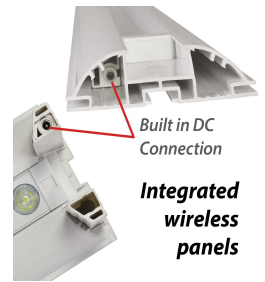

# 8FT x 8FT LIGHTEN UP / LUCID MODULAR LIGHTBOX / SINGLE-SIDED

**\$1,960\***

Price Includes:

- \* (1) PVC Extruded Frame and Hardware - 96" w x 96" h
- \* (1) LED Lighting System Top & Bottom
- \* (1) SEG Printed Backlit Fabric Graphic
- \* (1) SEG Opaque Fabric Backer
- \* (2) White / Side Lock Feet - 20" Wide
- \* (1) Canvas Padded Wheel Bag with Foam Protection

Canvas Padded Wheeled Bag

Replacement Graphics for 96" x 96" and 96" x 76" **\$485\***

Optional Large Molded Case

Same Frame can be Transformed from **8ft to 6.5ft high**

Fits: Lucid 8ft. / Lucid 10ft. / Lucid Storage Unit

**\$525\***

Outer Dimensions: 46.46"W x 12.5"H x 15.75"D  
Inner Dimensions: 44.88"W x 12"H x 14.96"D

Optional Case to Podium **\$785\***

Price Includes:

- \* Hard Shipping Case XL: 19"w x 48"h x 17"d
- \* High Quality Fabric Stretch Wrap
- \* Counter Top, Silver or White: 22"w x 16.1"d