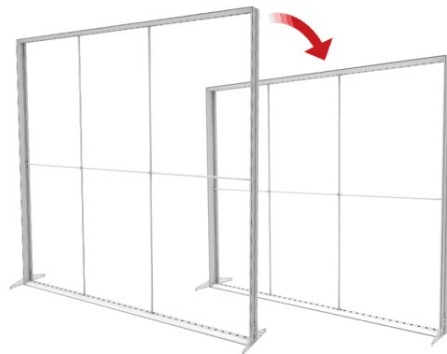

# 8FT x 8FT LIGHTEN UP / LUCID MODULAR LIGHTBOX / SINGLE-SIDED

**\$1,960\***

Price Includes:

- \* (1) PVC Extruded Frame and Hardware - 96" w x 96" h
- \* (1) LED Lighting System Top & Bottom
- \* (1) SEG Printed Backlit Fabric Graphic
- \* (1) SEG Opaque Fabric Backer
- \* (2) White / Side Lock Feet - 20" Wide
- \* (1) Canvas Padded Wheel Bag with Foam Protection

Canvas Padded Wheeled Bag

Replacement Graphics for 96" x 96" and 96" x 76" **\$485\***

Optional Large Molded Case

Same Frame can be Transformed from **8ft to 6.5ft high**

Fits: Lucid 8ft. / Lucid 10ft. / Lucid Storage Unit

**\$525\***

Outer Dimensions: 46.46"W x 12.5"H x 15.75"D  
Inner Dimensions: 44.88"W x 12"H x 14.96"D

Optional Case to Podium **\$785\***

Price Includes:

- \* Hard Shipping Case XL: 19"w x 48"h x 17"d
- \* High Quality Fabric Stretch Wrap
- \* Counter Top, Silver or White: 22"w x 16.1"d