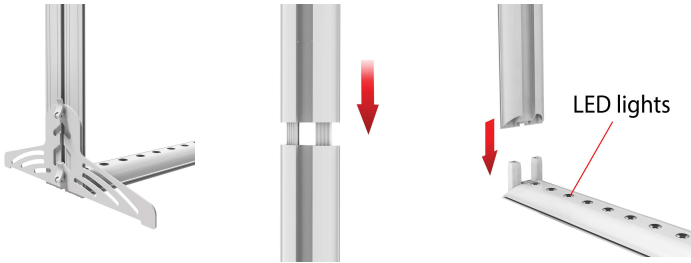

# 8FT x 8FT LIGHTEN UP / LUCID MODULAR LIGHTBOX / SINGLE-SIDED

**\$1,960\***

Price Includes:

- \* (1) PVC Extruded Frame and Hardware - 96" w x 96" h
- \* (1) LED Lighting System Top & Bottom
- \* (1) SEG Printed Backlit Fabric Graphic
- \* (1) SEG Opaque Fabric Backer
- \* (2) White / Side Lock Feet - 20" Wide
- \* (1) Canvas Padded Wheel Bag with Foam Protection

Canvas Padded Wheeled Bag

Replacement Graphics for 96" x 96" and 96" x 76" **\$485\***

Optional Large Molded Case

Same Frame can be Transformed from **8ft to 6.5ft high**

Fits: Lucid 8ft. / Lucid 10ft. / Lucid Storage Unit

**\$525\***

Outer Dimensions: 46.46"W x 12.5"H x 15.75"D  
Inner Dimensions: 44.88"W x 12"H x 14.96"D

Optional Case to Podium **\$785\***

Price Includes:

- \* Hard Shipping Case XL: 19"w x 48"h x 17"d
- \* High Quality Fabric Stretch Wrap
- \* Counter Top, Silver or White: 22"w x 16.1"d