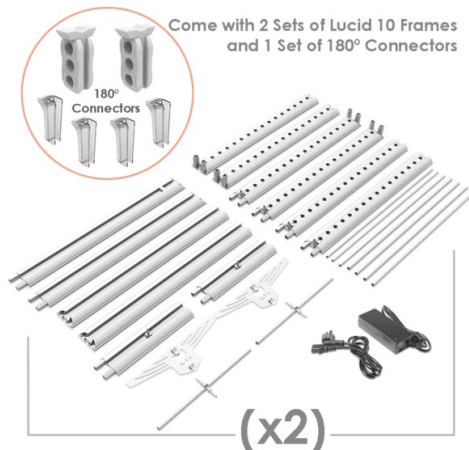

**20FT x 8FT LIGHTEN UP / LUCID  
MODULAR LIGHTBOX / SINGLE-SIDED**

**\$4,645\***

Price Includes:

- \* (1) PVC Extruded Frame and Hardware - 236" x 96"h
- \* (1) LED Lighting System Top & Bottom
- \* (1) SEG Printed Backlit Fabric Graphic
- \* (1) SEG Opaque Fabric Backer
- \* (2) White / Side Lock Feet - 20" Wide
- \* (2) Canvas Padded Wheel Bag with Foam Protection

Canvas Padded Wheeled Bag

Same Frame can be Transformed from **8ft to 6.5ft** high

Replacement Graphics for 236"x 96" and 236" x 76" **\$1,211\***

Integrated wireless panels

Optional Large Molded Cases **\$1,050\***  
**Two Cases**

Come with 2 Sets of Lucid 10 Frames and 1 Set of 180° Connectors

180° Connectors

(x2)

Outer Dimensions: 46.46"W x 12.5"H x 15.75"D  
Inner Dimensions: 44.88"W x 12"H x 14.96"D

Optional Case to Podium (2 ea.) **\$1,570\***

Price Includes:

- \* (2) Hard Shipping Case XL: 19"w x 48"h x 17"d each
- \* (2) High Quality Fabric Stretch Wrap
- \* (2) Counter Tops, Silver or White: 22"w x 16.1"d