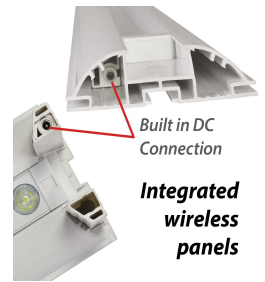

Replacement Graphics for 236"x 96" and 236" x 76" **$1,211***

Integrated wireless panels

Optional Large Molded Cases **$1,050***
Two Cases