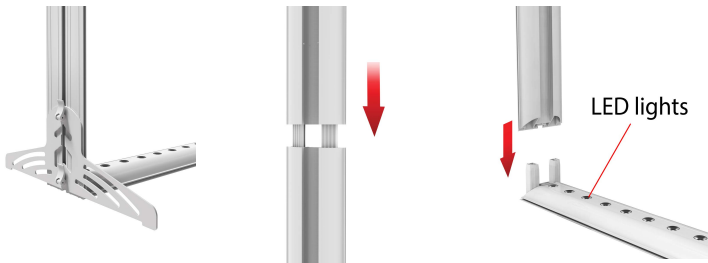

**20FT x 8FT LIGHTEN UP / LUCID  
MODULAR LIGHTBOX / SINGLE-SIDED**

**\$4,645\***

Price Includes:

- \* (1) PVC Extruded Frame and Hardware - 236" x 96"h
- \* (1) LED Lighting System Top & Bottom
- \* (1) SEG Printed Backlit Fabric Graphic
- \* (1) SEG Opaque Fabric Backer
- \* (2) White / Side Lock Feet - 20" Wide
- \* (2) Canvas Padded Wheel Bag with Foam Protection

Canvas Padded Wheeled Bag

Same Frame can be Transformed from **8ft to 6.5ft** high

Replacement Graphics for 236"x 96" and 236" x 76" **\$1,211\***

Integrated wireless panels

Optional Large Molded Cases **\$1,050\***  
**Two Cases**

Come with 2 Sets of Lucid 10 Frames and 1 Set of 180° Connectors

180° Connectors

(x2)

Outer Dimensions: 46.46"W x 12.5"H x 15.75"D  
Inner Dimensions: 44.88"W x 12"H x 14.96"D

Optional Case to Podium (2 ea.) **\$1,570\***

Price Includes:

- \* (2) Hard Shipping Case XL: 19"w x 48"h x 17"d each
- \* (2) High Quality Fabric Stretch Wrap
- \* (2) Counter Tops, Silver or White: 22"w x 16.1"d