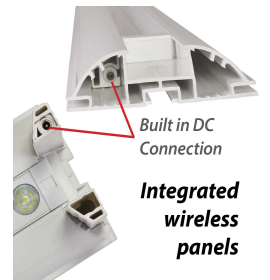

10FT x 8FT LIGHTEN UP / LUCID
MODULAR LIGHTBOX / SINGLE-SIDED

\$2,305*

Price Includes:

- * (1) PVC Extruded Frame and Hardware - 118"w x 96"h
- * (1) LED Lighting System Top & Bottom
- * (1) SEG Printed Backlit Fabric Graphic
- * (1) SEG Opaque Fabric Backer
- * (2) White / Side Lock Feet - 20" Wide
- * (1) Canvas Padded Wheel Bag with Foam Protection

Canvas Padded Wheeled Bag

Replacement
Graphics for
118" x 96"
and
118" x 76"
\$625*

Optional Large Molded Case

Same Frame can be Transformed from
8ft to 6.5ft high

Fits: Lucid 8ft. / Lucid 10ft. / Lucid Storage Unit

\$525*

Outer Dimensions:
46.46"W x 12.5"H x 15.75"D
Inner Dimensions:
44.88"W x 12"H x 14.96"D

Optional Case to Podium **\$785***

Price Includes:

- * Hard Shipping Case XL: 19"w x 48"h x 17"d
- * High Quality Fabric Stretch Wrap
- * Counter Top, Silver or White: 22"w x 16.1"d