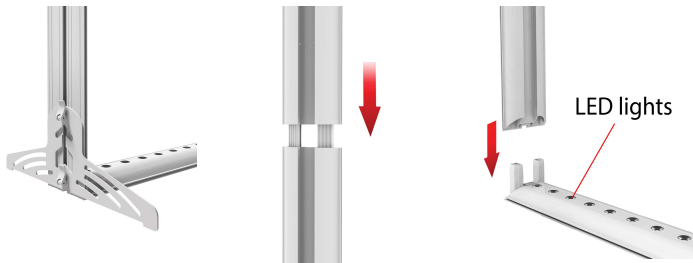

10FT x 8FT LIGHTEN UP / LUCID
MODULAR LIGHTBOX / SINGLE-SIDED

\$2,305*

Price Includes:

- * (1) PVC Extruded Frame and Hardware - 118"w x 96"h
- * (1) LED Lighting System Top & Bottom
- * (1) SEG Printed Backlit Fabric Graphic
- * (1) SEG Opaque Fabric Backer
- * (2) White / Side Lock Feet - 20" Wide
- * (1) Canvas Padded Wheel Bag with Foam Protection

Canvas Padded Wheeled Bag

Replacement
Graphics for
118" x 96"
and
118" x 76"
\$625*

Optional Large Molded Case

Same Frame can be Transformed from
8ft to 6.5ft high

Fits: Lucid 8ft. / Lucid 10ft. / Lucid Storage Unit

\$525*

Outer Dimensions:
46.46"W x 12.5"H x 15.75"D
Inner Dimensions:
44.88"W x 12"H x 14.96"D

Optional Case to Podium **\$785***

Price Includes:

- * Hard Shipping Case XL: 19"w x 48"h x 17"d
- * High Quality Fabric Stretch Wrap
- * Counter Top, Silver or White: 22"w x 16.1"d