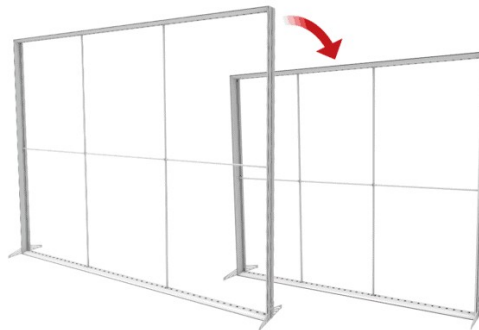

10FT x 8FT LIGHTEN UP / LUCID
MODULAR LIGHTBOX / SINGLE-SIDED

\$2,305*

Price Includes:

- * (1) PVC Extruded Frame and Hardware - 118"w x 96"h
- * (1) LED Lighting System Top & Bottom
- * (1) SEG Printed Backlit Fabric Graphic
- * (1) SEG Opaque Fabric Backer
- * (2) White / Side Lock Feet - 20" Wide
- * (1) Canvas Padded Wheel Bag with Foam Protection

Canvas Padded Wheeled Bag

Replacement
Graphics for
118" x 96"
and
118" x 76"
\$625*

Optional Large Molded Case

Same Frame can be Transformed from
8ft to 6.5ft high

Fits: Lucid 8ft. / Lucid 10ft. / Lucid Storage Unit

\$525*

Outer Dimensions:
46.46"W x 12.5"H x 15.75"D
Inner Dimensions:
44.88"W x 12"H x 14.96"D

Optional Case to Podium **\$785***

Price Includes:

- * Hard Shipping Case XL: 19"w x 48"h x 17"d
- * High Quality Fabric Stretch Wrap
- * Counter Top, Silver or White: 22"w x 16.1"d