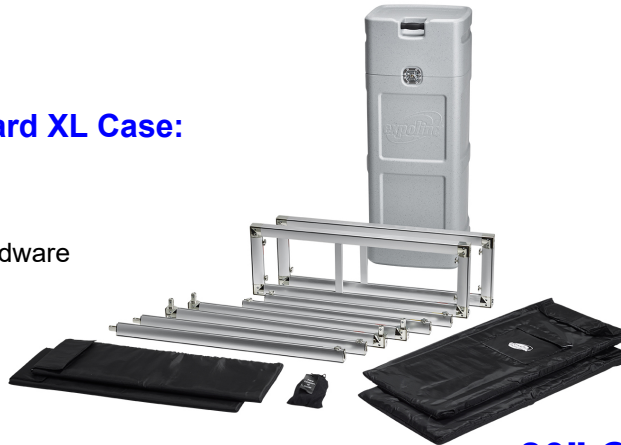

Classic Frame Counters

40" Classic Frame Counter

37.4" x 38.9"

Soft bag with wheels for 40" CF Counter

40" Classic Counter with Bag: \$1,270

Price Includes:

- (1) Classic Frame Counter 37.4x38.9 hardware
- (1) Classic Frame Counter top
- (3) SEG Dye-sublimation graphics (two sides, one front)
- (1) Soft Bag with wheels and handle

Replacement Graphics:\$210

40" Classic Counter with Standard XL Case: \$1,328

Price Includes:

- (1) Classic Frame Counter 37.4x38.9 hardware
- (1) Classic Frame Counter top
- (3) SEG Dye-sublimation graphics (two sides, one front)
- (1) Standard XL Hard Case with Wheels

Setup Video Click [HERE!](#)

Standard XL Case
46.8"h x 18.5"w x 15"d

80" Classic Frame Counter 76.7" x 38.9"

80" Classic Counter with Bag: \$1,820

Price Includes:

- (1) Classic Frame Counter 76.7x38.9 hardware
- (1) Classic Frame Counter top
- (3) SEG Dye-sublimation graphics (two sides, one front)
- (1) Soft Bag with wheels and handle

Replacement Graphics:\$334

80" Classic Counter with Standard XL Case: \$1,875

Price Includes:

- (1) Classic Frame Counter 76.7x38.9 hardware
- (1) Classic Frame Counter top
- (3) SEG Dye-sublimation graphics (two sides, one front)
- (1) Standard XL Hard Case with wheels