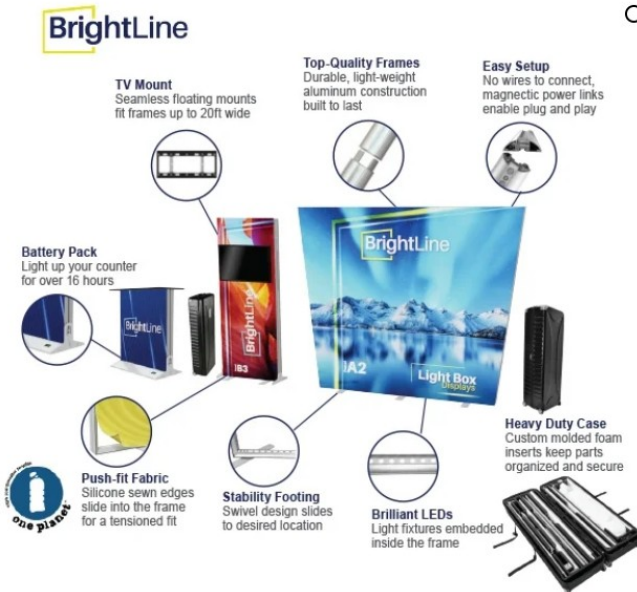

Single Sided **\$2,710*** Item# BLM-2000P-K

Price for Both Sizes Include:

Double sided options available for both sizes

- * (1) Complete Light-Weight Aluminum Frame w/ Support Poles
- * LED Edge Lighting System Embedded In Frame w/ Magnetic Power Links
- * (2) Aluminum Swivel Stability Feet
- * (1) One Planet Vibrant SEG Graphic Fabric
- * (1) Blocker Fabric for Single Sided
- * (1) CA800 Wheeled Shipping Case w/ Custom Molded Foam Inserts To Keep Parts Organized & Secure - 46.5"w x 15"h x 12"d

Replacement Graphics 8x7 (BLM-2000P-G): \$655*

Replacement Graphics 8x8 (BLM-2000X-G): \$710*

CA800 Hard Case & Opened Showing Foam Inserts

SEG One Planet Vibrant Fabric Graphics

Floating Monitor Mount for Center of 8'x8' Display

Call Indy Displays for pricing.

Quick & Easy Assembly

Snap frame together following labels. Silicone gasket on the graphics slide into the frame for a tensioned fit. Scan QR code on the case for detailed instructions.