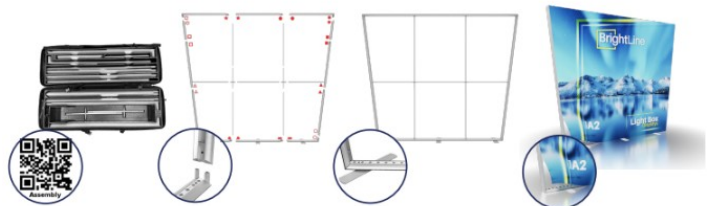

Single Sided **\$2,710*** Item# BLM-2000P-K

Price for Both Sizes Include:

Double sided options available for both sizes

- * (1) Complete Light-Weight Aluminum Frame w/ Support Poles
- * LED Edge Lighting System Embedded In Frame w/ Magnetic Power Links
- * (2) Aluminum Swivel Stability Feet
- * (1) One Planet Vibrant SEG Graphic Fabric
- * (1) Blocker Fabric for Single Sided
- * (1) CA800 Wheeled Shipping Case w/ Custom Molded Foam Inserts To Keep Parts Organized & Secure - 46.5"w x 15"h x 12"d

Replacement Graphics 8x7 (BLM-2000P-G): \$655*

Replacement Graphics 8x8 (BLM-2000X-G): \$710*

CA800 Hard Case & Opened Showing Foam Inserts

SEG One Planet Vibrant Fabric Graphics

Floating Monitor Mount for Center of 8'x8' Display

Call Indy Displays for pricing.

Quick & Easy Assembly

Snap frame together following labels. Silicone gasket on the graphics slide into the frame for a tensioned fit. Scan QR code on the case for detailed instructions.