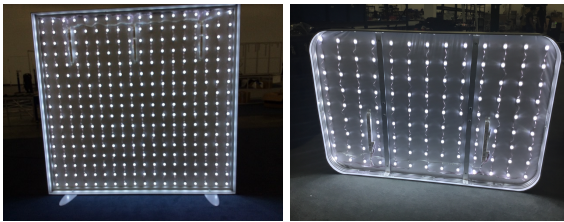

60" Wide x 60" High x 4" Deep Backlit Flat Wall Table Top SEG Extrusion Display - Square or Radius Corners Available

Internal LED Light Blankets

\$3305.00*

Square Corners Price Includes:

- *100mm (3.97") Smooth SEG Aluminum Frame / Silver
- *(2) Small Aluminum Oval Feet - Freestanding Unit
- *(1) Single Sided LED Light Blanket
- *(1) Premium Printed Backlit Front SEG Fabric Panel
- *(1) SEG White Opaque Backside Fabric Panel
- *(1) Large Wheeled Trolley Case: 39 x 22 x 17 O.D
- *Weight Complete Approximately: 55lbs

Internal Monitor Mount Structure: (+) \$ 225
Radius Corners This Is NOT An Option

New Replacement Fabric Cost : \$310

\$3040.00*

Radius Corners Price Includes:

- *80mm (3.14") Smooth SEG Aluminum Frame / Silver
- *(2) Small Aluminum Oval Feet - Freestanding Unit
- *(1) Single Sided LED Light Blanket
- *(1) Premium Printed Backlit Front SEG Fabric Panel
- *(1) SEG White Opaque Backside Fabric Panel
- *(1) Large Wheeled Trolley Case: 39 x 22 x 17 O.D
- *Weight Complete Approximately: 55lbs

Large Wheeled Plastic Case

OUTER DIMENSIONS

Length	39"
Width	28"
Depth	17"

INNER DIMENSIONS

Length	32"
Width	24"
Depth	12"

Case to Table Conversion Wrap Cost: (+) \$310*

* All Pricing Is Subject To Change