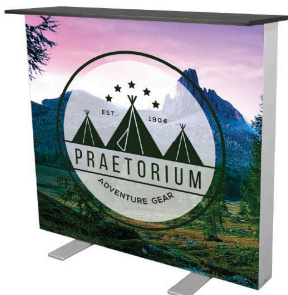

ONE CHOICE® Lightbox Double-Sided - 80mm - 39 3/8"w x 79 1/8"h x 15"d

\$ 635.00\*

Price Includes:

- \* (1) Bottom Aluminum Frame Piece (80mm Thickness)
- \* (4) Side Aluminum Frame Piece (80mm Thickness)
- \* (1) Top Aluminum Frame Piece (80mm Thickness)
- \* (2) LED Wire Connector
- \* (1) Transformer Power Cord
- \* (1) Internal Horizontal Support Pole
- \* (2) Custom Printed SEG Stretch Graphics (Double-Sided)
- \* (1) Shipping Container - Corrugated White w/ Set Up Instructions

Shipping Dimensions: 45"l x 13"h x 6"w  
Weight: 20 lbs

Turn Around Time: 2 Days After Proof Approval

Replacement Graphic  
\$115\*

LED STRIPS

FRAME

LED CONNECTION

TRANSFORMER

Shipping Container with Set Up Instruction on Inside Lid

ONE CHOICE® 3 Lightbox Package

Additional Adders

- \* 118 1/8"w x 79 1/8"h x 15"d
- \* Same Items As Above
- Single Unit x 3
- Package Price : \$ 1735\*

ONE CHOICE® Lightbox Counter

- \*39 3/8"w x 40 5/8"h x 16"d
- \*100mm Wide Aluminum Frame
- \*MDF Counter Top
- \*Complete LED Lighting System
- \*(2) SEG Backlit Stretch Fabric Graphics
- \* Canvas Carrying Bag