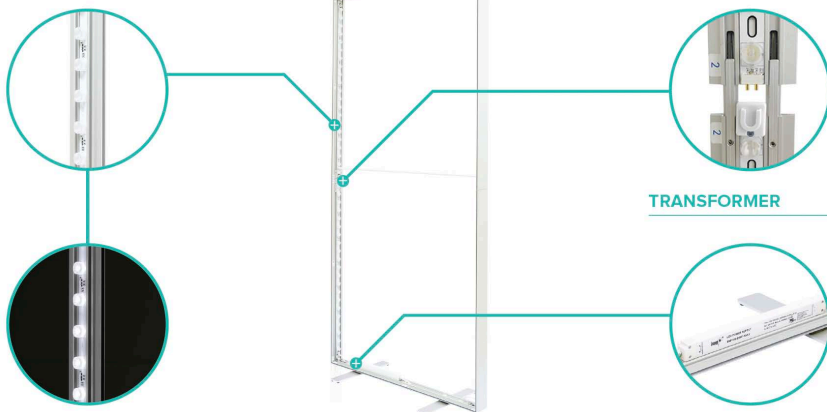

ONE CHOICE® Lightbox Double-Sided - 80mm - 39 3/8"w x 79 1/8"h x 15"d

\$ 635.00\*

Price Includes:

- \* (1) Bottom Aluminum Frame Piece (80mm Thickness)
- \* (4) Side Aluminum Frame Piece (80mm Thickness)
- \* (1) Top Aluminum Frame Piece (80mm Thickness)
- \* (2) LED Wire Connector
- \* (1) Transformer Power Cord
- \* (1) Internal Horizontal Support Pole
- \* (2) Custom Printed SEG Stretch Graphics (Double-Sided)
- \* (1) Shipping Container - Corrugated White w/ Set Up Instructions

Shipping Dimensions: 45"l x 13"h x 6"w  
Weight: 20 lbs

Turn Around Time: 2 Days After Proof Approval

Replacement Graphic  
\$115\*

LED STRIPS

FRAME

LED CONNECTION

TRANSFORMER

Shipping Container with Set Up Instruction on Inside Lid

ONE CHOICE® 3 Lightbox Package

Additional Adders

- \* 118 1/8"w x 79 1/8"h x 15"d
- \* Same Items As Above
- Single Unit x 3
- Package Price : \$ 1735\*

ONE CHOICE® Lightbox Counter

- \*39 3/8"w x 40 5/8"h x 16"d
- \*100mm Wide Aluminum Frame
- \*MDF Counter Top
- \*Complete LED Lighting System
- \*(2) SEG Backlit Stretch Fabric Graphics
- \* Canvas Carrying Bag