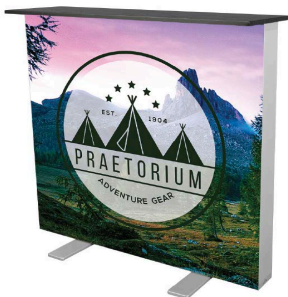

ONE CHOICE® 3 Lightbox Double-Sided Package - 80mm - 118 1/8"w x 79 1/8"h x 15"d \$ 1,735.00\*

Price Includes:

- \* (3) Bottom Aluminum Frame Piece (80mm Thickness)
- \* (12) Side Aluminum Frame Piece (80mm Thickness)
- \* (3) Top Aluminum Frame Piece (80mm Thickness)
- \* (6) LED Wire Connector
- \* (3) Transformer Power Cord
- \* (3) Internal Horizontal Support Pole
- \* (6) Custom Printed SEG Stretch Graphics (Double-Sided)
- \* (18) Clear Plastic Connection Clips - For Inline Snug Alignment
- \* (3) Shipping Container - Corrugated White w/ Set Up Instructions

TRANSFORMER

Shipping Container with Set Up Instruction on Inside Lid

Clear Plastic Clip for Snug Alignment

Additional Adder

ONE CHOICE® Lightbox Counter

- \*39 3/8"w x 40 5/8"h x 16"d
- \*100mm Wide Aluminum Frame
- \*MDF Counter Top
- \*Complete LED Lighting System
- \*(2) SEG Backlit Stretch Fabric Graphics
- \* Canvas Carrying Bag