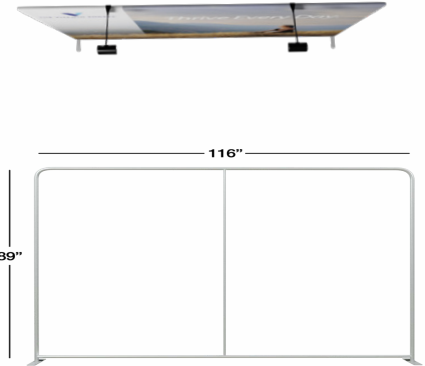

indy displays

WaveLine Classic - 10ft wide x 8ft high Basic Flat - Non Backlit Unit

Price Includes:

- * (1) 4x3 Aluminum Frame Straight -116.5"w x 88.75"
- * (1) Single-Sided or Double-Sided Premium Dye- Sublimation Printed on 100% Recycled Fabric
- * (1) Soft Vinyl Bag for Frame

Single-Sided \$ 1000*
 Double-Sided \$ 1285*

System Features ▲

Assembly ▲

The tension fabric fits tightly around the frame and zips along the bottom.

Frame w/ Graphics Weight: 20 lbs
 Shipping Case Weight: 33 lbs
 Dimensional Weight: 95 lbs