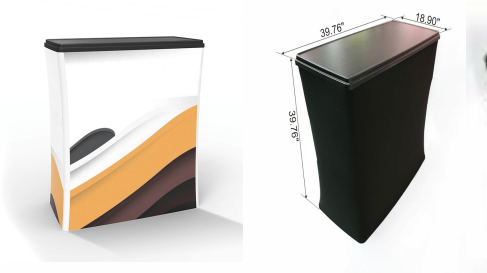

indy displays

WaveLine Classic - 10ft wide x 8ft high Basic Flat - Non Backlit Unit

Price Includes:

- * (1) 4x3 Aluminum Frame Straight -116.5"w x 88.75"
- * (1) Single-Sided or Double-Sided Premium Dye- Sublimation Printed on 100% Recycled Fabric
- * (1) Soft Vinyl Bag for Frame

Single-Sided \$ 1000*
 Double-Sided \$ 1285*

System Features ▲

Assembly ▲

The tension fabric fits tightly around the frame and zips along the bottom.

Frame w/ Graphics Weight: 20 lbs
 Shipping Case Weight: 33 lbs
 Dimensional Weight: 95 lbs

Optional Accessories

CA600 Case To Podium Conversion

CA600 Shipping Case

L4000 (12w LED) w/
 Case Lights Set of 2

*ALL prices subject to change 2024