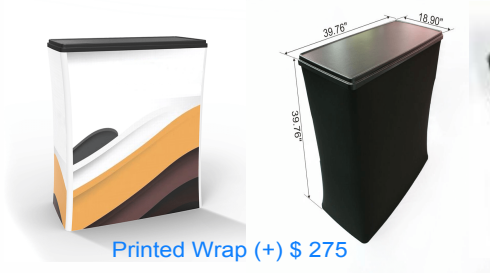

indy displays

WaveLine Classic - 10ft wide x 8ft high Basic Curved - Non Backlit Unit

Price Includes:

- * (1) 4x3 Aluminum Frame Straight
-116.5"w x 88.75"
- * (1) Single-Sided or Double-Sided
Premium Dye- Sublimation Printed
on 100% Recycled Fabric
- * (1) Soft Vinyl Bag for Frame

Single-Sided \$ 1000*
Double-Sided \$ 1285*

Assembly ▲

The tension fabric fits tightly around the frame and zips along the bottom.

Frame w/ Graphics Weight: 20 lbs
Dimensional Weight: 50 lbs

Optional Accessories

CA600 Case To Podium Conversion

Printed Wrap (+) \$ 275

CA600 Shipping Case (+) \$345

Monitor Mounts
Available Call
for Quote

L4000 (12w LED) w/
Case Lights Set of 2
(+) \$ 240

20ft Basic Flats Available - 233.5"w x 88.75"h

Pricing Includes:

- * (1) 4x3 Aluminum Frame Straight
-232"w x 88.75"
- * (1) Single-Sided or Double-Sided
Premium Dye- Sublimation Printed
on 100% Recycled Fabric
- * (2) Soft Vinyl Bag for Frame & Graphic