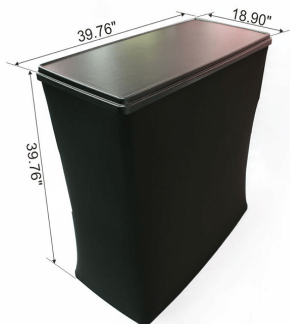

indy displays

WAVELINE CLASSIC - 10ft wide x 8ft high Flat Kit 2 - Non Backlit Unit

Price Includes:

- * (1) 4x3 Aluminum Frame Straight - 116"w x 88"h
Corners Can Be Rounded or Squared
- * (1) Single-Sided or Double-Sided Premium Dye-Sublimation Printed on 100% Recycled Fabric
- * (1) Soft Vinyl Bag for Frame
- * (1) CA600 Hard Case w/ Wheels - 41"x21"x16"
- * (1) Case to Table Counter Top - Black
- * (1) Case to Table Conversion Wrap Printed
- * (2) Set LED Lights w/ Padded Bag

Single- Sided
Double-Sided

\$1830
\$2115

System Features ▲

Assembly ▲

The tension fabric fits tightly around the frame and zips along the bottom.

Frame w/ Graphics Weight: 20 lbs
Shipping Case Weight: 33 lbs
Dimensional Weight: 95 lbs