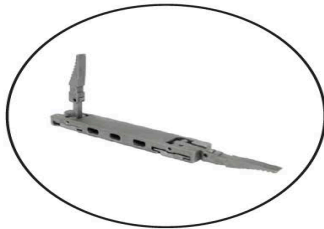

Vail-120DB - 20ft x 10ft Backlit Tools Free SEG Lightbox - Double-Sided

Aluminum Frame w/ Struts

Vail 120DB Extrusion Profile

Tool Free Hardware in Extrusion

Resort Tool Free Corner

Resort Tool Free

Center Support Strut

Support Strut Split Connector

Vail Bottom Foot

La Caja Hardcase

Price Includes:

- * Vail 120DB Aluminum Extrusion - 4.75"d x 240"w x 96"/108"/120"h Display (You Choose Height) Matte Gray Color
- * Tools Free Corners & Splices w/ Locking Mechanism
- * Edge Lights & Transformer - Lights Connect to Middle Track
- * (1) Wire for Cord Coming Out of Lower Side of Frame
- * Aluminum Feet & Vertical Struts
- * (2) SEG Premier Dye-Sublimation Backlit Fabric Graphic for Double-Sided Application
- * (2) La Caja Hardcase w/ Wheels & Straps - 67"l x 18"w x 11.5"h