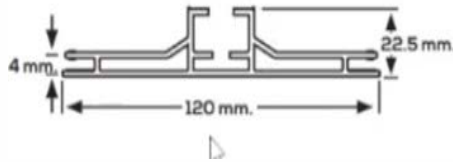

Vail-120DB - 20ft x 10ft Backlit Tools Free SEG Lightbox - Double-Sided

Aluminum Frame w/ Struts

Vail 120DB Extrusion Profile

Tool Free Hardware in Extrusion

Resort Tool Free Corner

Resort Tool Free

Center Support Strut

Support Strut Split Connector

Vail Bottom Foot

La Caja Hardcase

Price Includes:

- * Vail 120DB Aluminum Extrusion - 4.75"d x 240"w x 96"/108"/120"h Display (You Choose Height) Matte Gray Color
- * Tools Free Corners & Splices w/ Locking Mechanism
- * Edge Lights & Transformer - Lights Connect to Middle Track
- * (1) Wire for Cord Coming Out of Lower Side of Frame
- * Aluminum Feet & Vertical Struts
- * (2) SEG Premier Dye-Sublimation Backlit Fabric Graphic for Double-Sided Application
- * (2) La Caja Hardcase w/ Wheels & Straps - 67"l x 18"w x 11.5"h