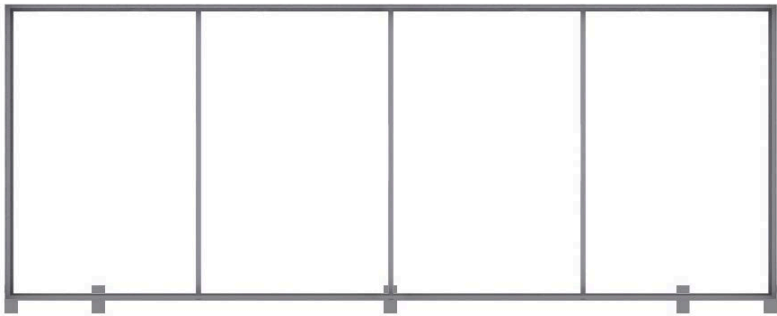

Vail-120DB - 20ft x 10ft Backlit Tools Free SEG Lightbox - Double-Sided

Aluminum Frame w/ Struts

Vail 120DB Extrusion Profile

Tool Free Hardware in Extrusion

Resort Tool Free Corner

Resort Tool Free

Center Support Strut

Support Strut Split Connector

Vail Bottom Foot

La Caja Hardcase

Price Includes:

- * Vail 120DB Aluminum Extrusion - 4.75"d x 240"w x 96"/108"/120"h Display (You Choose Height) Matte Gray Color
- * Tools Free Corners & Splices w/ Locking Mechanism
- * Edge Lights & Transformer - Lights Connect to Middle Track
- * (1) Wire for Cord Coming Out of Lower Side of Frame
- * Aluminum Feet & Vertical Struts
- * (2) SEG Premier Dye-Sublimation Backlit Fabric Graphic for Double-Sided Application
- * (2) La Caja Hardcase w/ Wheels & Straps - 67"l x 18"w x 11.5"h

Qty (1)

\$7850

Replacement 10' x 20' SEG Premier Graphic Cost: \$2605
 ea. Black Block Out Fabric Cost: \$
 835 ea. (If Single-Sided Application Wanted)

Shipping Case Weight & Display: 110 lbs each
 Set Up Instructions: See Attachment
 Set Up Video: