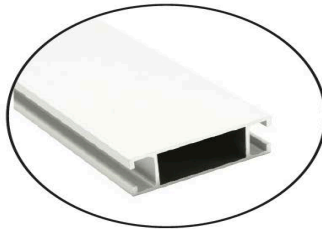

Vail-120DB - 20ft x 10ft Backlit Tools Free SEG Lightbox - Double-Sided

Aluminum Frame w/ Struts

Vail 120DB Extrusion Profile

Tool Free Hardware in Extrusion

Resort Tool Free Corner

Resort Tool Free

Center Support Strut

Support Strut Split Connector

Vail Bottom Foot

La Caja Hardcase

Price Includes:

- * Vail 120DB Aluminum Extrusion - 4.75"d x 240"w x 96"/108"/120"h Display (You Choose Height) Matte Gray Color
- * Tools Free Corners & Splices w/ Locking Mechanism
- * Edge Lights & Transformer - Lights Connect to Middle Track
- * (1) Wire for Cord Coming Out of Lower Side of Frame
- * Aluminum Feet & Vertical Struts
- * (2) SEG Premier Dye-Sublimation Backlit Fabric Graphic for Double-Sided Application
- * (2) La Caja Hardcase w/ Wheels & Straps - 67"l x 18"w x 11.5"h

Qty (1)

\$7850

Replacement 10' x 20' SEG Premier Graphic Cost: \$2605
 ea. Black Block Out Fabric Cost: \$
 835 ea. (If Single-Sided Application Wanted)

Shipping Case Weight & Display: 110 lbs each
 Set Up Instructions: See Attachment
 Set Up Video: