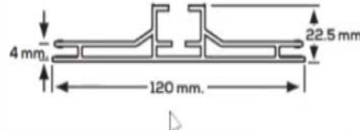

Price Includes:

- * Vail 120DB Aluminum Extrusion - 4.75"d x 120"w x 96"h Display
- * Tools Free Corners & Splices
- * Edge Lights & Transformer - Lights Connected to Middle Track
- * (1) Wire for Cord Coming Out of Lower Side of Frame
- * (1) SEG Single-Sided Premier Dye-Sublimation Backlit Fabric Graphic
- * (1) Premier Backside Block Out Fabric
- * (1) La Caja Hardcase w/ Wheels & Straps - 67"l x 18"w x 11.5"h

Aluminum Frame w/ Strut

Resort Tool Free Corner

Resort Tool Free

Center Support Strut

Support Strut Split Connector

Vail Bottom Foot

La Caja Hardcase

*All prices subject to change 1-2023