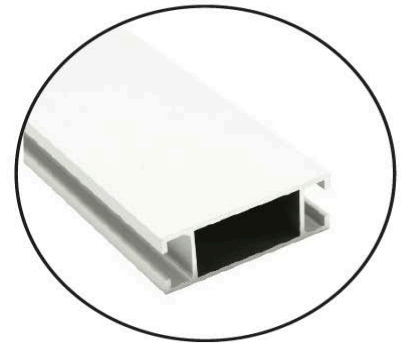

Price Includes:

- * Vail 120DB Aluminum Extrusion - 4.75"d x 120"w x 96"h Display
- * Tools Free Corners & Splices
- * Edge Lights & Transformer - Lights Connected to Middle Track
- * (1) Wire for Cord Coming Out of Lower Side of Frame
- * (1) SEG Single-Sided Premier Dye-Sublimation Backlit Fabric Graphic
- * (1) Premier Backside Block Out Fabric
- * (1) La Caja Hardcase w/ Wheels & Straps - 67"l x 18"w x 11.5"h

Aluminum Frame w/ Strut

Resort Tool Free Corner

Resort Tool Free

Center Support Strut

Support Strut Split Connector

Vail Bottom Foot

La Caja Hardcase

*All prices subject to change 1-2023