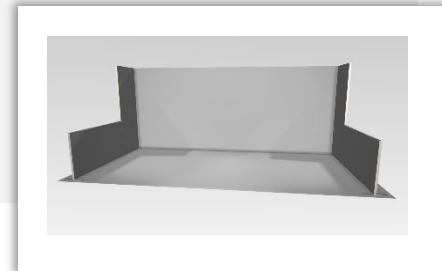

SEG 20x10 Kit A

Frames:

Qty:	Size:
2	36" x 90" Frame with Graphics Double sided
2	36" x 72" Frame with Graphics Double sided
2	48" x 90" Frame with Graphics Double sided
2	60" x 90" Frame with Graphics Double sided

833.257.6278 | indydisplays.com

Frames:

Qty:	Size:
2	36" x 90" Frame with Graphics Double sided
2	48" x 90" Frame with Graphics Double sided
2	60" x 90" Frame with Graphics Double sided

Frames:

Qty:	Size:
1	48" x 90" Frame with Graphics Double sided
2	60" x 90" Frame with Graphics Double sided

SEG 10x10 Kit D

Frames:

Qty:	Size:
4	48" x 90" Frame with Graphics Double sided

Frames:

Qty:	Size:
7	36" x 90" Frame with Graphics Double sided
3	36" x 72" Frame with Graphics Double sided
2	60" x 90" Frame with Graphics Double sided