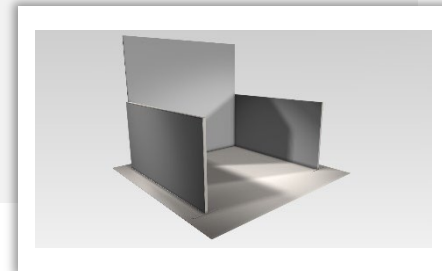

SEG 20x10 Kit A

Frames:

Qty:	Size:
2	36" x 90" Frame with Graphics Double sided
2	36" x 72" Frame with Graphics Double sided
2	48" x 90" Frame with Graphics Double sided
2	60" x 90" Frame with Graphics Double sided

833.257.6278 | indydisplays.com

Frames:

Qty:	Size:
2	36" x 90" Frame with Graphics Double sided
2	48" x 90" Frame with Graphics Double sided
2	60" x 90" Frame with Graphics Double sided

Frames:

Qty:	Size:
1	48" x 90" Frame with Graphics Double sided
2	60" x 90" Frame with Graphics Double sided

SEG 10x10 Kit D

Frames:

Qty:	Size:
4	48" x 90" Frame with Graphics Double sided

Frames:

Qty:	Size:
7	36" x 90" Frame with Graphics Double sided
3	36" x 72" Frame with Graphics Double sided
2	60" x 90" Frame with Graphics Double sided