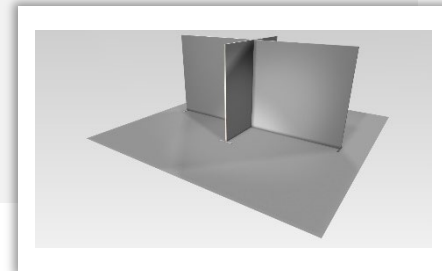

SEG 20x10 Kit A

Frames:

Qty:	Size:
2	36" x 90" Frame with Graphics Double sided
2	36" x 72" Frame with Graphics Double sided
2	48" x 90" Frame with Graphics Double sided
2	60" x 90" Frame with Graphics Double sided

833.257.6278 | indydisplays.com

Frames:

Qty:	Size:
2	36" x 90" Frame with Graphics Double sided
2	48" x 90" Frame with Graphics Double sided
2	60" x 90" Frame with Graphics Double sided

Frames:

Qty:	Size:
1	48" x 90" Frame with Graphics Double sided
2	60" x 90" Frame with Graphics Double sided

SEG 10x10 Kit D

Frames:

Qty:	Size:
4	48" x 90" Frame with Graphics Double sided

Frames:

Qty:	Size:
7	36" x 90" Frame with Graphics Double sided
3	36" x 72" Frame with Graphics Double sided
2	60" x 90" Frame with Graphics Double sided