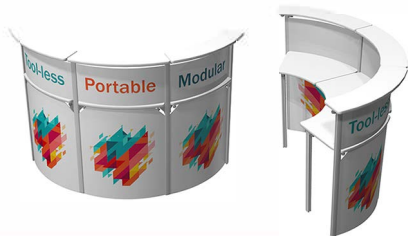

RD45

Reception desk

RD45

Exhibitline 45 degree section reception desk system

Dimensions

Lower surface: 16" w x 29" h

Upper surface: 6" w x 42" h

*Optional upper surface: 10" w x 42" h

Graphics

Upper: 23.875" w x 10.5" h - \$55 each

Lower: 23.875" w x 28" h - \$85 each

Material: sintra, acrylic

RD45.2 - \$1130

Graphics - \$280

Dim: 51.25" w x 22.5" d

Weight: 29 lbs