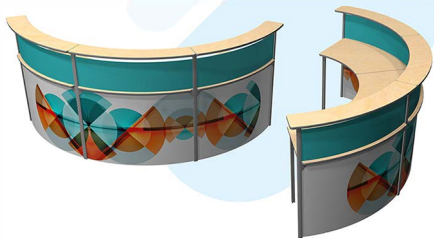

Dimensions

Lower surface: 20" w x 29" h

Upper surface: 7" w x 42" h

*Optional upper surface: 10" w x 42" h

Graphics

Upper: 40" w x 10.5" h - \$75 each

Lower: 40" w x 28" h - \$145 each

Material: sintra, acrylic