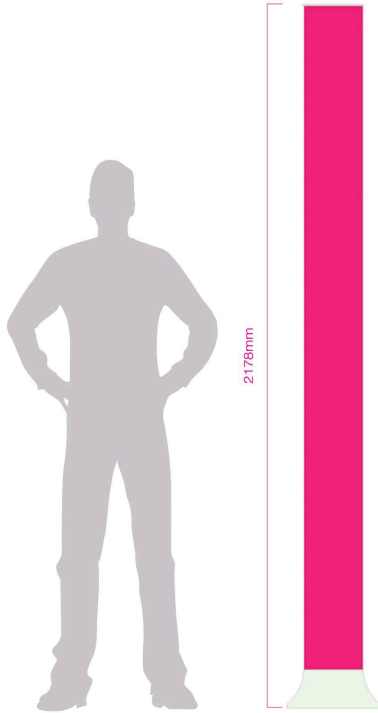

# indy displays

12.4" Dia. X 86"h - Lumos Beacon Tower Backlit

\$1505\*

## Price Includes:

- \* (1) Base 12.4" Diameter x 4.9" high
  - \* (1) Top of Core
  - \* All Attachment Hardware
  - \* (1) Printed Velcro Finished Graphic Panel- 24.5"w x81"h
  - \* (1) Bottom Upright with Lighting
  - \* (1) Middle Upright with Lighting
  - \* (1) Top Upright with Lighting
  - \* (1) Main Transformer
  - \* (1) Charging Transformer
  - \* (1) Charging Adaptor
  - \* (1) Canvas Carrying Bag
- Weight of Tower: 14 lbs