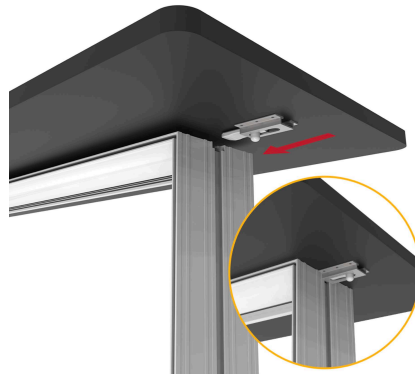

Lucid LED Backlit Counter - 45" Wide x 15.7" Deep x 40" High

\$825.00 *

Price Includes:

- *Heavy-duty Synthetic Structured PVC - White
- *(2) Side Lock Stability Feet - White
- *LED Light Stripes with Transformer
- *Single-side or Double-sided SEG Printed Backlit Graphics or (1) Opaque Backside Fabric Panel
- *(1) Black Laminated Counter Top - 45" Wide x 15.7" Deep
- *Canvas Carry Case - 47" Wide x 16" Deep x 8" High
- *Weight Complete Approximately: 35lbs

Graphic Size: 39-1/2" x 39-1/2" Front & Backside

Optional - Hard Molded Plastic Shipping Case

\$295.00 *

- * Black Molded Plastic w/ Wheels
- * I.D. 44.88" x 14.96" x 8"
- * O.D. 46.46" x 15.75" x 8.66"
- * Weight Empty: 14.5lbs