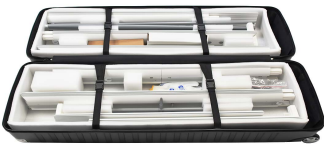

236"wide x 96"high

Price Includes:

- * (2) PVC Extruded White Frame and Hardware - 118"w x 96"h
- * LED Lighting System Pre-Attached to Frame - Top & Bottom
- * (1) SEG Printed Backlit Fabric Premium Graphic 236"w x 96"h
- * (2) SEG Opaque Block Out Fabric Backer - 118"w x 96"h
- * (2) White / Side Lock Feet - 20" Wide
- * (1) Set of 180 Degree Connectors
- * (2) Canvas Padded Wheel Bag

2 Padded Bags with Wheels

Hard Shipping Case XL:
 (+) \$405* x 2 = \$810
 15"d x 18.5"w x 47"h Can Be Changed Into Small Counter

Connection Kit for (2) Inline Units to Form Straight Backwall 20ft Configuration