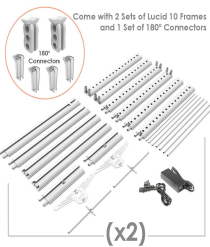

236"wide x 96"high

Price Includes:

- * (2) PVC Extruded White Frame and Hardware - 118"w x 96"h
- * LED Lighting System Pre-Attached to Frame - Top & Bottom
- * (1) SEG Printed Backlit Fabric Premium Graphic 236"w x 96"h
- * (2) SEG Opaque Block Out Fabric Backer - 118"w x 96"h
- * (2) White / Side Lock Feet - 20" Wide
- * (1) Set of 180 Degree Connectors
- * (2) Canvas Padded Wheel Bag

2 Padded Bags with Wheels

Hard Shipping Case XL:
 (+) \$405* x 2 = \$810
 15"d x 18.5"w x 47"h Can Be Changed Into Small Counter

Connection Kit for (2) Inline Units to Form Straight Backwall 20ft Configuration