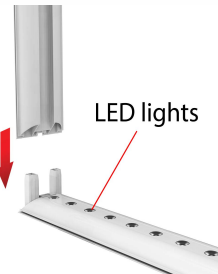

236"wide x 96"high

Price Includes:

- * (2) PVC Extruded White Frame and Hardware - 118"w x 96"h
- * LED Lighting System Pre-Attached to Frame - Top & Bottom
- * (1) SEG Printed Backlit Fabric Premium Graphic 236"w x 96"h
- * (2) SEG Opaque Block Out Fabric Backer - 118"w x 96"h
- * (2) White / Side Lock Feet - 20" Wide
- * (1) Set of 180 Degree Connectors
- * (2) Canvas Padded Wheel Bag

2 Padded Bags with Wheels

Hard Shipping Case XL:
 (+) \$405* x 2 = \$810
 15"d x 18.5"w x 47"h Can Be Changed Into Small Counter

Connection Kit for (2) Inline Units to Form Straight Backwall 20ft Configuration