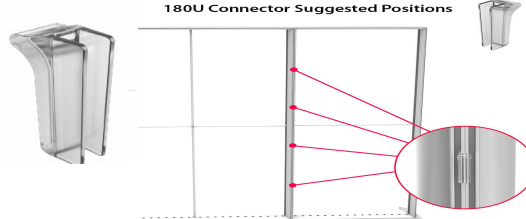

236"wide x 96"high

Price Includes:

- * (2) PVC Extruded White Frame and Hardware - 118"w x 96"h
- * LED Lighting System Pre-Attached to Frame - Top & Bottom
- * (1) SEG Printed Backlit Fabric Premium Graphic 236"w x 96"h
- * (2) SEG Opaque Block Out Fabric Backer - 118"w x 96"h
- * (2) White / Side Lock Feet - 20" Wide
- * (1) Set of 180 Degree Connectors
- * (2) Canvas Padded Wheel Bag

2 Padded Bags with Wheels

Hard Shipping Case XL:
 (+) \$405* x 2 = \$810
 15"d x 18.5"w x 47"h Can Be Changed Into Small Counter

Connection Kit for (2) Inline Units to Form Straight Backwall 20ft Configuration