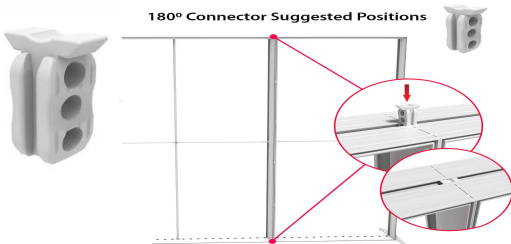

236"wide x 96"high

Price Includes:

- * (2) PVC Extruded White Frame and Hardware - 118"w x 96"h
- * LED Lighting System Pre-Attached to Frame - Top & Bottom
- * (1) SEG Printed Backlit Fabric Premium Graphic 236"w x 96"h
- * (2) SEG Opaque Block Out Fabric Backer - 118"w x 96"h
- * (2) White / Side Lock Feet - 20" Wide
- * (1) Set of 180 Degree Connectors
- * (2) Canvas Padded Wheel Bag

2 Padded Bags with Wheels

Hard Shipping Case XL:
 (+) \$405* x 2 = \$810
 15"d x 18.5"w x 47"h Can Be Changed Into Small Counter

Connection Kit for (2) Inline Units to Form Straight Backwall 20ft Configuration