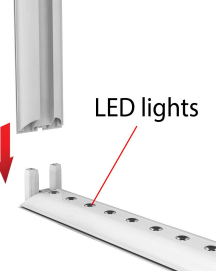

Canvas Padded Wheeled Bag