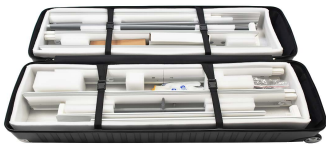

Canvas Padded Wheeled Bag