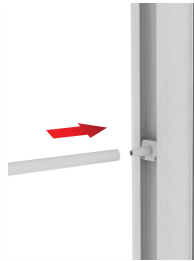

Canvas Padded Wheeled Bag