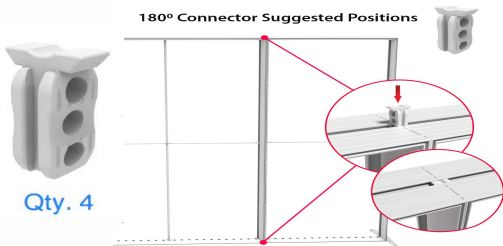

Connection Kit for (2) Inline Units to Form Straight Backwall Configuration $70*