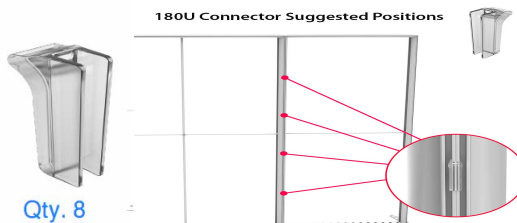

Connection Kit for (2) Inline Units to Form Straight Backwall Configuration $70*