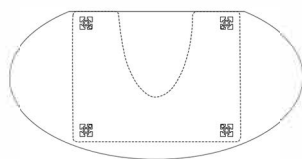

### Optional internal shelf

LC1.shelf-\$180/**\$95R**

LC2.shelf-\$190/**\$95R**

LC3.shelf-\$255/**\$135R**

LC38H.shelf-\$165/**\$85R**

**LC1.T2.W \$2200**

Graphics - \$465  
 (1) 20" w x 36.95" h - \$105  
 (2) 15" w x 36.95" h - \$85 each  
 (2) 16" w x 47" h - \$95 each

Dim: 23.5" w x 18.5" d x 38.5" h  
 Weight: 73 lbs

**\$1195 Rental\***

**LC1.T2.Plasma \$2000**

Graphics - \$275  
 (1) 20" w x 36.95" h - \$105  
 (2) 15" w x 36.95" h - \$85 each

Dim: 23.5" w x 18.5" d x 38.5" h  
 Weight: 85 lbs

**\$1100 Rental\***

**LC38H \$1185**

Graphics - \$230  
 (2) 20.625" w x 36.5" h - \$115 each

Dim: 29.5" w x 17" d x 38.5" h  
 Weight: 60 lbs

**\$695 Rental\***

**LC1.T2.Nest \$1415**

Graphics - \$275  
 (1) 20" w x 36.95" h - \$105  
 (2) 15" w x 36.95" h - \$85 each

Dim: 23.5" w x 18.5" d x 38.5" h  
 Weight: 57 lbs

**\$805 Rental\***

**FAST SHIPPING** via UPS/FedEx

Each counter packs in 48.25.T shipping case - \$515

**\*Rental Price Includes Shipping Case.**