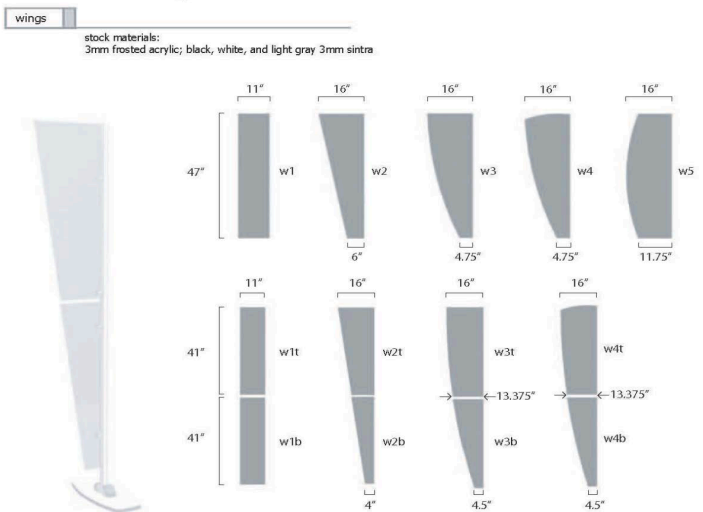

indy displays

Indy Displays 10 x 10 Total Show Package - TSP_10x10.01

\$7,475 *

Package Includes:

- * Custom XVline 10' Inline Aluminum Extruded Frame with Attachment Hardware
- * XVa Header with Attachment Hardware - PVC Printed
- * (2) LED Stem Lights
- * (1) Curved Support Counter Hardware w/ Laminated Counter & (1) Smaller Shelf Under - Choice of Standard Laminates
- * (2) Two Piece Frosted Plexi Wings - Choice of Shapes
- (13"w x 40"h ea.)
- * (1) 18" Diameter Standoff w/ Standoff Hardware - PVC Printed
- * (2) Front Mounted Aluminum Literature Shelf w/ Attachment Hardware
- * (1) Mid-Size Monitor Mount for 21"w - 36"w TV Display
- * (1) SEG Premium Dye-Sublimation Fabric - 89"w x 83"h
- * (1) NLC1 Locking Front Cabinet Aluminum Extruded Frame with Attachment Hardware
- * (1) Laminate Locking Door
- * (2) Laminate Internal Shelves
- * (1) Trapezoid 13.5"h x 24" w - PVC Printed with Standoff Hardware
- * (2) Roto Molded Shipping Case with Wheels - 48"l x 25"w x 8"t

Standard Production Time : 10 - 15 Business Days After Production Artwork Approval Plus Shipping Method

(2) Shipping Cases Included

Laminate Tops:

Wilsonart: 4623-60 Graphite Nebula
Wilsonart: 7909-60 Fusion Maple
Nevamar: MXT003 Silver Alu MetalX

Nevamar: S 6053 CR Jett Black Crystal
Wilsonart: D354-60 Designer White

Insert Panels:

Black: 2mm, 3mm & 6mm Sintra 0.060" & 0.090" ABS
White: 2mm, 3mm & 6mm Sintra
Light Gray: 3mm & 6mm Sintra

Here Are The Guides To The Choices You Have to Make:

For Counter Tops & Insert Colors To The Left

Wings Shape Guide & Material To The Right

You Can Have Insert & Wings Printed with Graphics For An Up- Charge

* All Prices Subject To Change