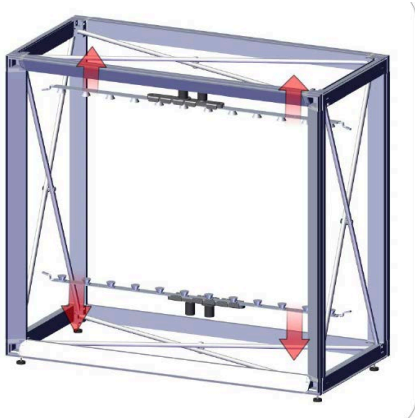

Embrace LED Backlit Counter - 41" Wide x 15.75" Deep x 40.5" High

\$1575.00

Price Includes:

- * (1) Illuminated Collapsible Display Frame - White
- * Channel Bar Set - Hold SEG Fabric
- * (2) LED Light Bars for Top & Bottom Cross Bars
- * (1) SEG Backlit Fabric w/ End Caps - Front & Sides
- * (1) Opaque White Backside Fabric Graphic
- * (1) Laminated Counter Top in Choice of 4 Finishes
- * Soft Canvas Carrying Bag - 47" x 19" x 8"
- * Weight Complete Approximately: 35lbs

Graphic Size: 39.25" x 39.25" Front
: 14" x 39.25" Sides

Thermoform Color Options

Silver

Black

Mahogany

Natural