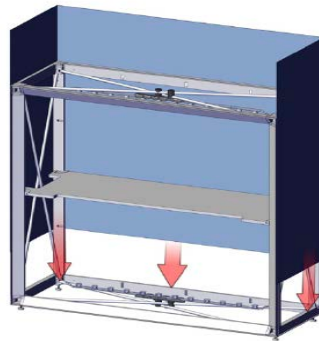

Embrace LED Backlit Counter - 41" Wide x 15.75" Deep x 40.5" High

\$1575.00

Price Includes:

- * (1) Illuminated Collapsible Display Frame - White
- * Channel Bar Set - Hold SEG Fabric
- * (2) LED Light Bars for Top & Bottom Cross Bars
- * (1) SEG Backlit Fabric w/ End Caps - Front & Sides
- * (1) Opaque White Backside Fabric Graphic
- * (1) Laminated Counter Top in Choice of 4 Finishes
- * Soft Canvas Carrying Bag - 47" x 19" x 8"
- * Weight Complete Approximately: 35lbs

Graphic Size: 39.25" x 39.25" Front
: 14" x 39.25" Sides

Thermoform Color Options

Silver

Black

Mahogany

Natural