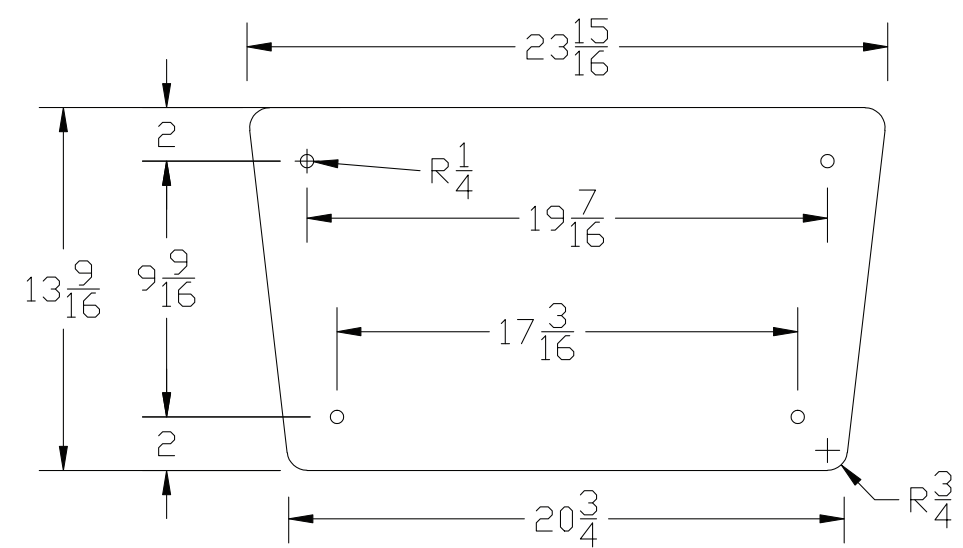

****Blue line is visual****

Red line is with 2" bleed needed

Counter standoffs
Qty= 2