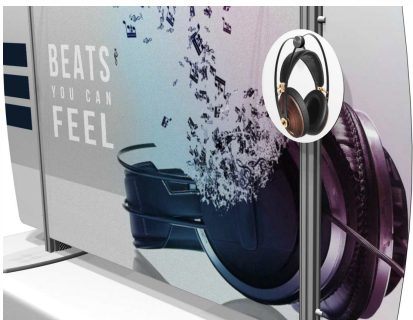

indy displays

Small Monitor Mount
 * Holds under 30lbs
 * VESA 75x75/100x100
\$85

Literature Standoff Shelf
 * 8.5"w x 11"h
 * Silver Metal
\$85

Slatwall Standoff Panel
 * 15.5"w x 31.5"h
 * Laminate (Color Choices)
\$275

Product Shelf
 * 16"w x 9"d
 * Laminate (Color Choices)
\$105

iPad Mount
 * Locking
 * White or Black
\$350

Table Covers

Throw or Fitted	Qty. 1	2-9	10-24	25-99	100-299	300+
4' Open Back	\$130	\$125	\$120	\$115	\$110	\$105
4' Closed Back	\$175	\$170	\$165	\$160	\$155	\$150
6' Open Back	\$160	\$155	\$150	\$145	\$140	\$135
6' Closed Back	\$195	\$190	\$185	\$180	\$175	\$170
8' Open Back	\$185	\$180	\$175	\$170	\$165	\$160
8' Closed Back	\$230	\$225	\$220	\$215	\$210	\$205

Standoff Graphic
 * 12" Diameter
\$75

Stretch Cover	Price Each
6' Open Back	\$270
6' Closed Back	\$295
8' Open Back	\$315
8' Closed Back	\$350

Quantity Pricing Available

* ALL prices subject to change 1-2023