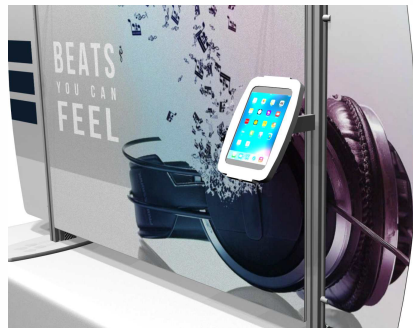

indy displays

Small Monitor Mount
 * Holds under 30lbs
 * VESA 75x75/100x100
\$85

Literature Standoff Shelf
 * 8.5"w x 11"h
 * Silver Metal
\$85

Slatwall Standoff Panel
 * 15.5"w x 31.5"h
 * Laminate (Color Choices)
\$275

Product Shelf
 * 16"w x 9"d
 * Laminate (Color Choices)
\$105

iPad Mount
 * Locking
 * White or Black
\$350

Table Covers

Throw or Fitted	Qty. 1	2-9	10-24	25-99	100-299	300+
4' Open Back	\$130	\$125	\$120	\$115	\$110	\$105
4' Closed Back	\$175	\$170	\$165	\$160	\$155	\$150
6' Open Back	\$160	\$155	\$150	\$145	\$140	\$135
6' Closed Back	\$195	\$190	\$185	\$180	\$175	\$170
8' Open Back	\$185	\$180	\$175	\$170	\$165	\$160
8' Closed Back	\$230	\$225	\$220	\$215	\$210	\$205